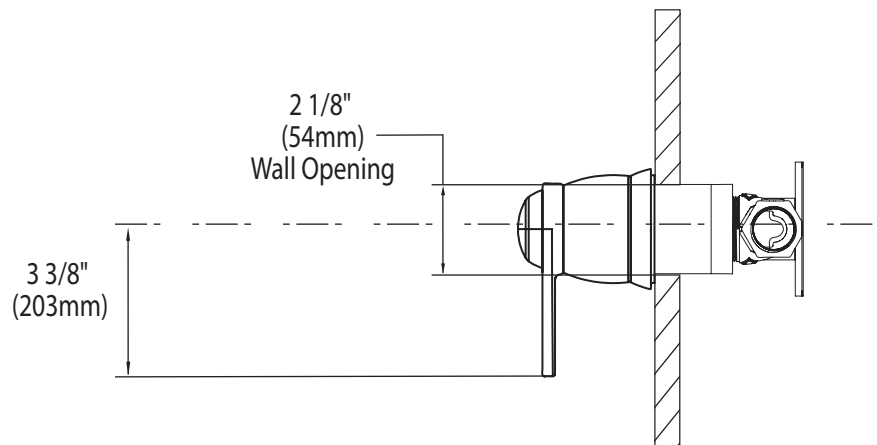

DESCRIPTION

- Metal construction with finish identified by suffix
- For use with S3600 3/4" volume control valve (sold separately)

OPERATION

- Lever style handle operation

STANDARDS

- Third party certified to meet ASME A112.18.1/CSA B125.1, and all applicable requirements referenced therein
- **ADA**  for lever handle

VIA™
Volume Control Valve Trim

Models: TS9712 series

Valve: S3600 (sold separately)

CRITICAL DIMENSIONS

(DO NOT SCALE)