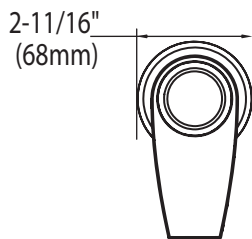

DESCRIPTION

- Metal construction with finish identified by suffix
- For use with S3600 3/4" volume control valve (sold separately)

OPERATION

- Lever style handle operation

STANDARDS

- Third party certified to meet ASME A112.18.1/CSA B125.1, and all applicable requirements referenced therein
- **ADA**  for lever handle

VIA™
Volume Control Valve Trim

Models: TS9712 series

Valve: S3600 (sold separately)

CRITICAL DIMENSIONS

(DO NOT SCALE)