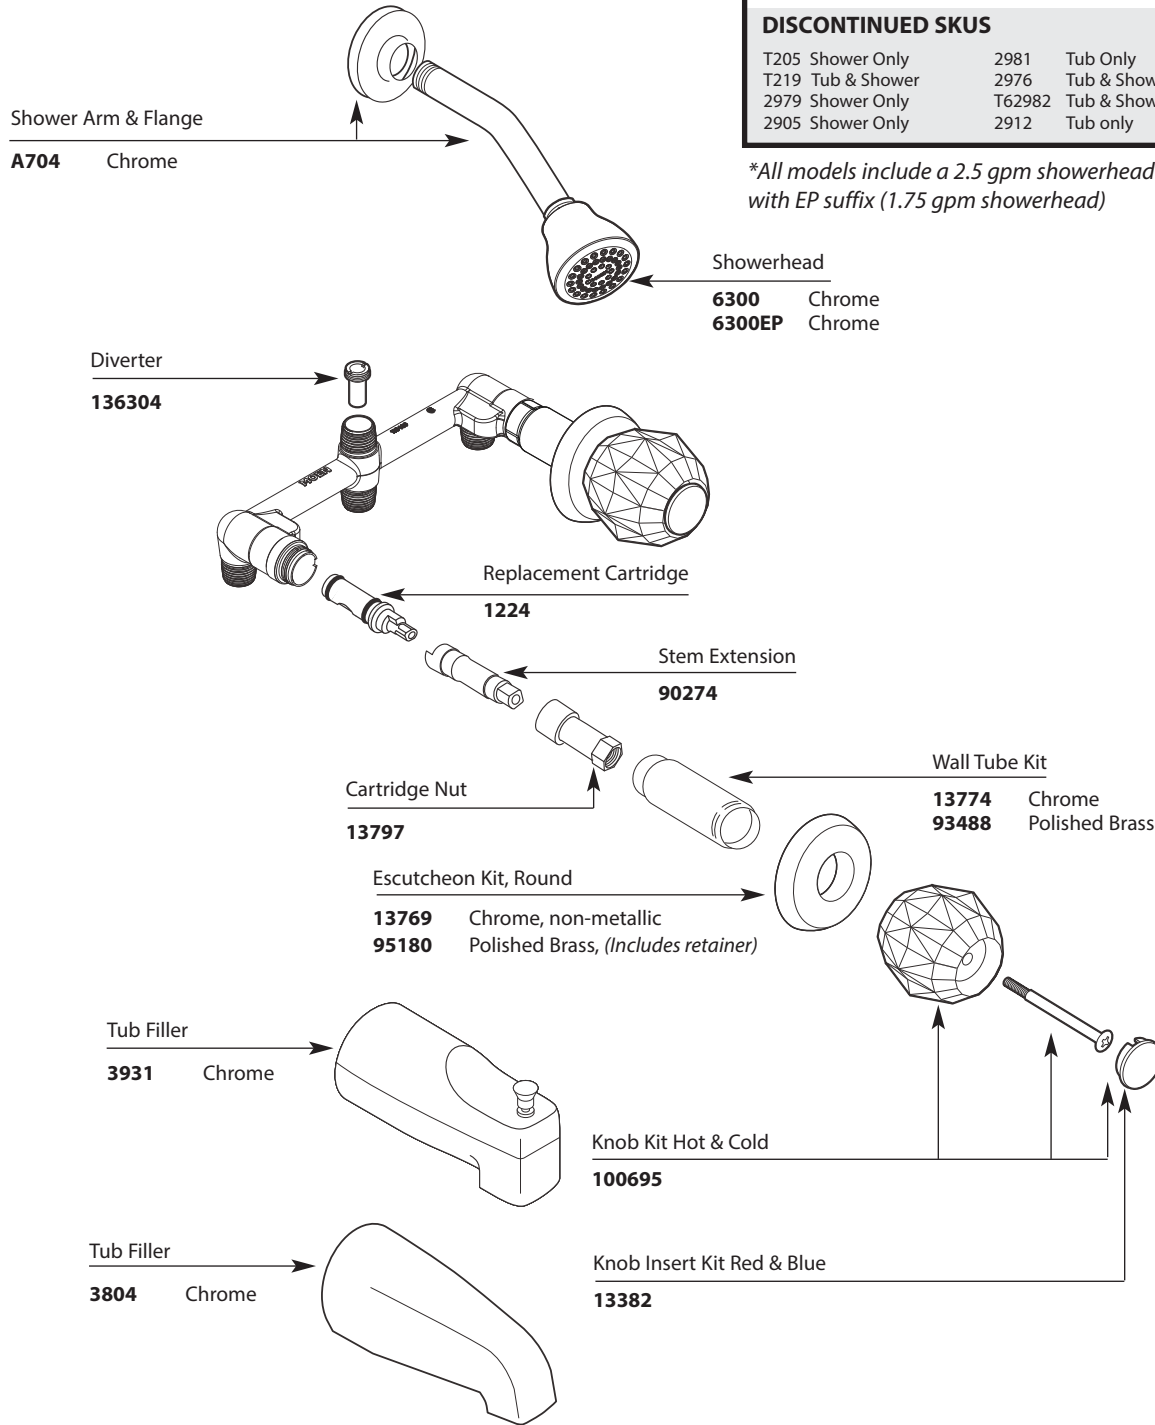

# Illustrated Parts

■ Order by Part Number

*There is more than 1 version of this model.  
Page down to identify the version you have.*

<b>CHATEAU®</b>			
<b>Two-Handle Tub/Shower Valve</b>			
<b>MODEL</b>		<b>FINISH</b>	
2919 Tub & Shower		Chrome	
2982 Tub & Shower		Chrome	
2919EP Tub & Shower		Chrome	
2982EP Tub & Shower		Chrome	
<b>DISCONTINUED SKUS</b>			
T205 Shower Only	2981 Tub Only	2900 Trim	
T219 Tub & Shower	2976 Tub & Shower	2900P Trim	
2979 Shower Only	T62982 Tub & Shower	2901 Trim	
2905 Shower Only	2912 Tub only		

*\*All models include a 2.5 gpm showerhead except those with EP suffix (1.75 gpm showerhead)*

Buy it for looks. Buy it for life.®

# Illustrated Parts

■ Order by Part Number

<b>CHATEAU®</b>			
<b>Two-Handle Tub/Shower Valve</b>			
<b>MODEL</b>	<b>FINISH</b>		
2919 Tub & Shower	Chrome		
2982 Tub & Shower	Chrome		
<b>DISCONTINUED SKUS</b>			
T205 Shower Only	2981 Tub Only	2900 Trim	
T219 Tub & Shower	2976 Tub & Shower	2900P Trim	
2979 Shower Only	T62982 Tub & Shower	2901 Trim	
2905 Shower Only	2912 Tub only		