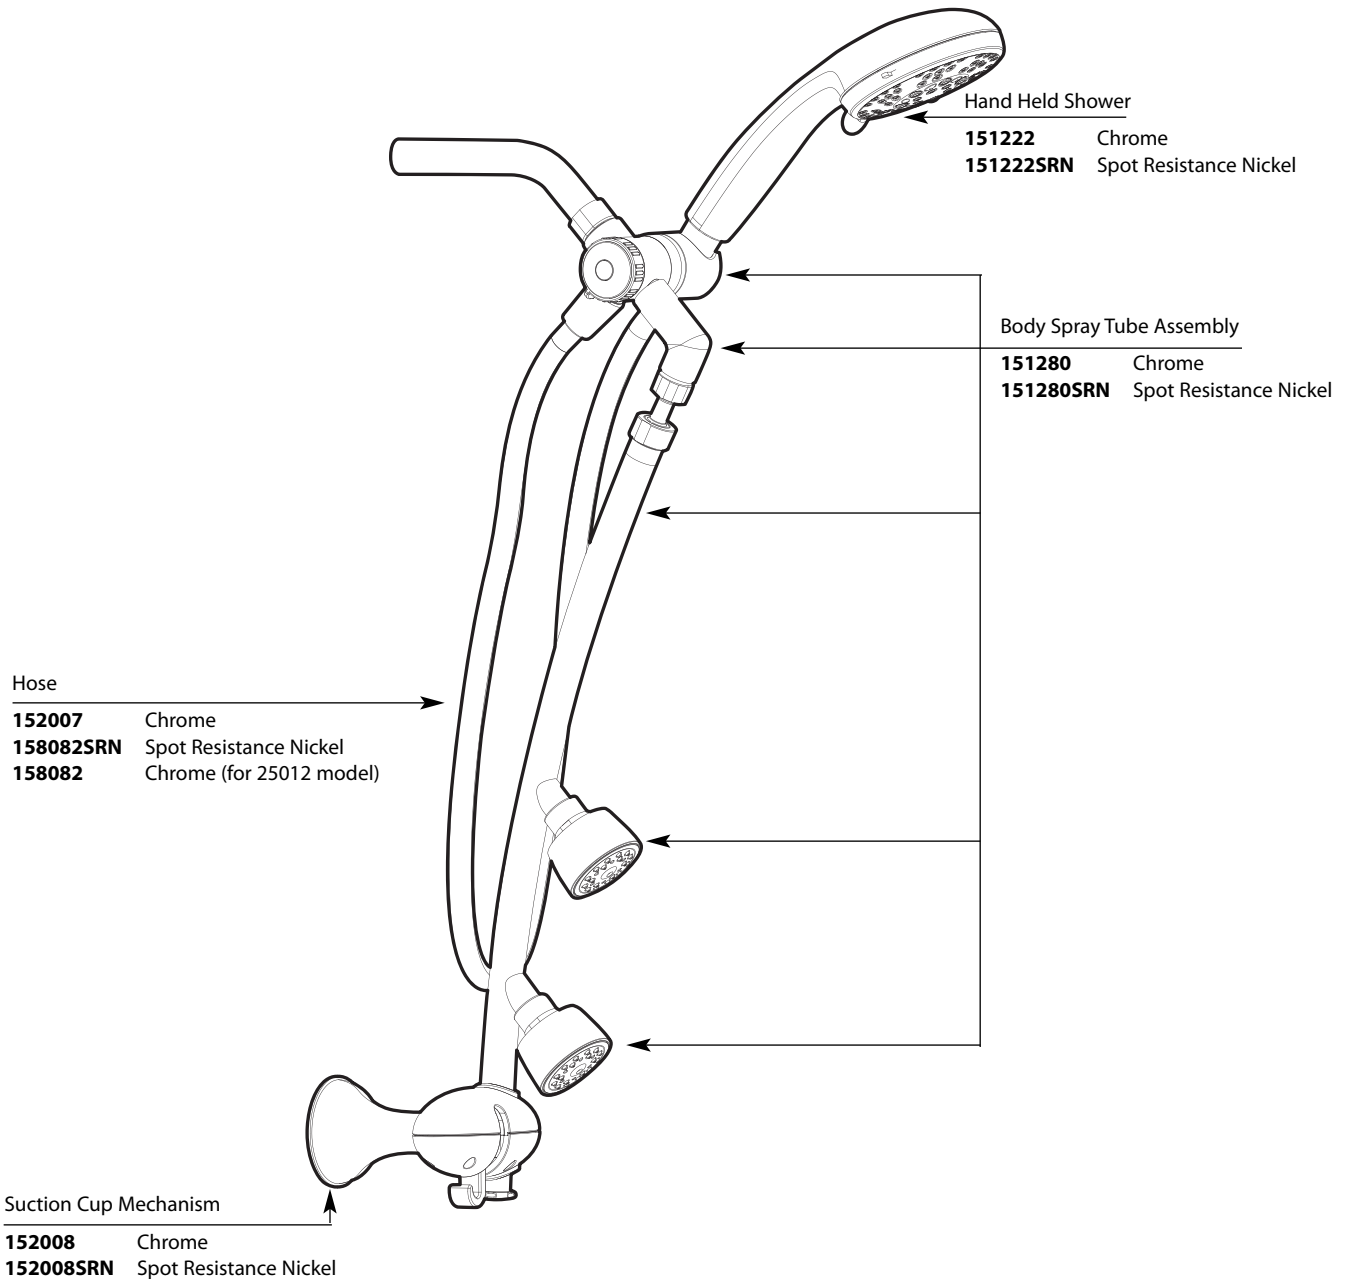

# Illustrated Parts

■ Order by Part Number

SLIDE BAR™		
MODEL	HANDLE	FINISH
25002	N/A	Chrome
25022	N/A	Chrome
25012SRN	N/A	Spot Resistance Nickel
25012	N/A	Chrome

TO ORDER PARTS CALL: 1-800-BUY-MOEN

www.moen.com