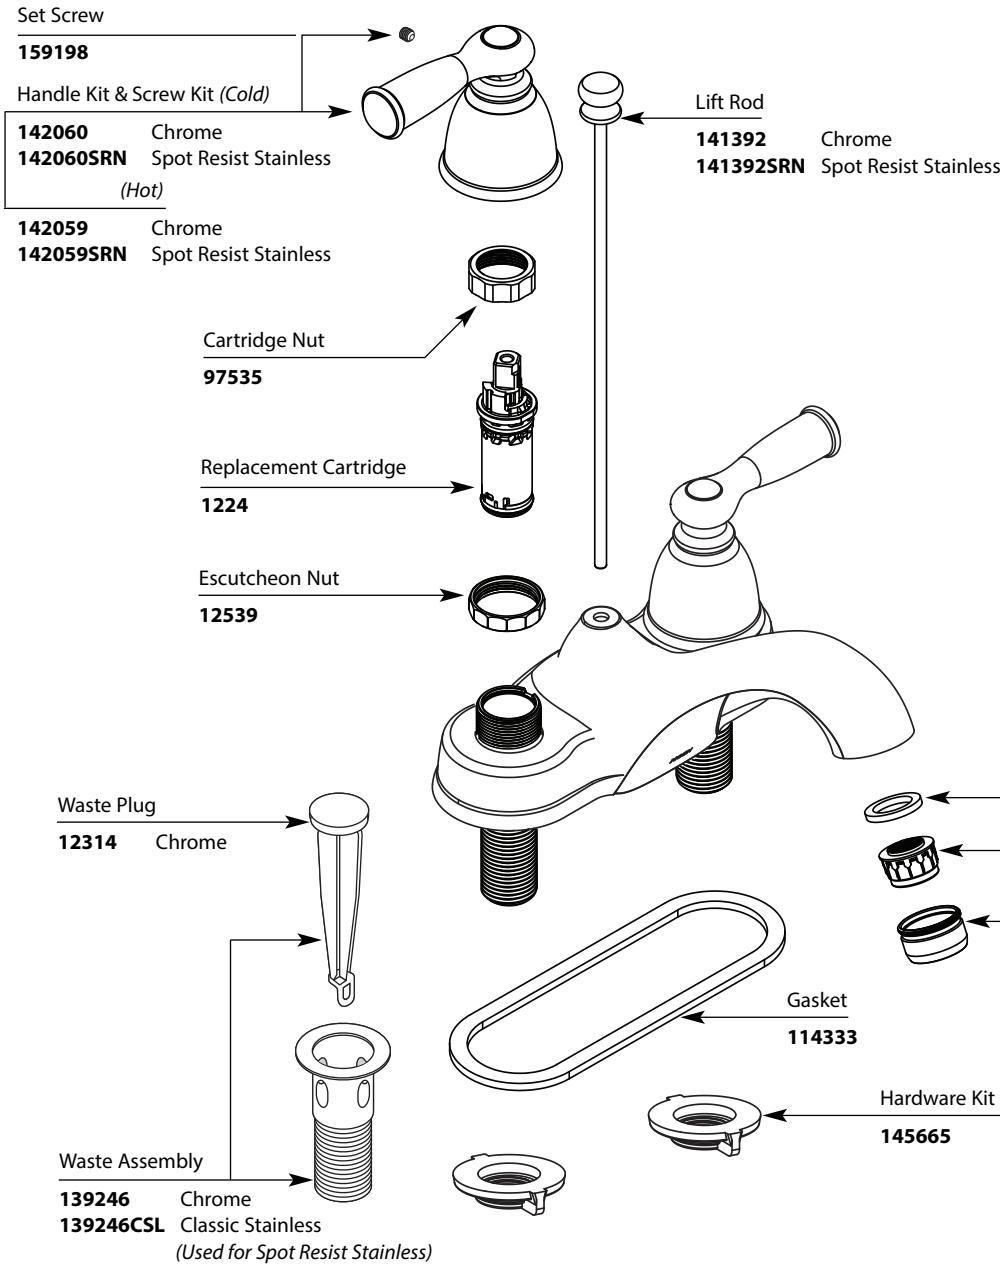

# Illustrated Parts

■ Order by Part Number

<b>BANBURY®</b>		
<b>Two Handle Lavatory Faucet</b>		
<b>MODEL</b>	<b>TYPE</b>	<b>FINISH</b>
WS84912	Lever	Chrome
WS84912SRN	Lever	Spot Resist Stainless

**USE ON DECKS < 1/4" (6mm)**

Thin Deck Spacer Kit  
**146936**

**USE ON DECKS > 1-1/8" (29mm)**

Deck Extension Kit  
**100818**