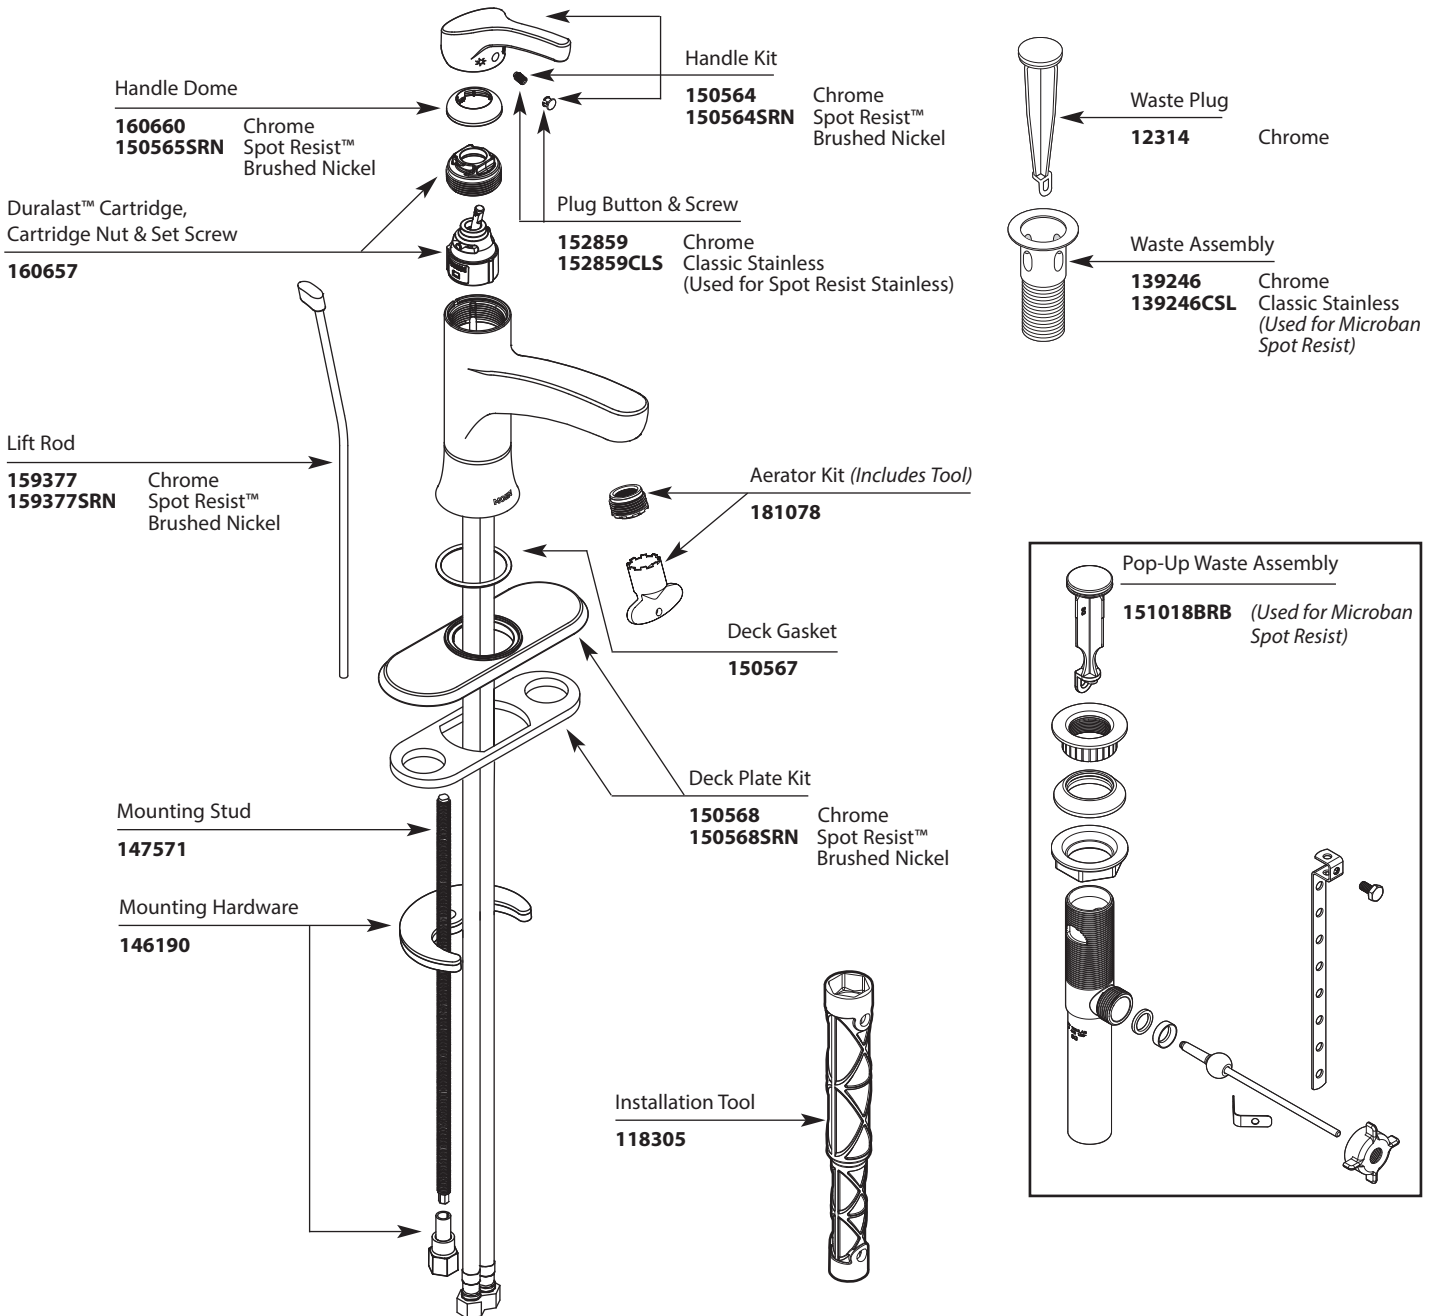

Buy it for looks. Buy it for life.®

■ Order by Part Number

Illustrated Parts

DANIKA™ Single-Handle Lavatory Faucet

MODELS

WSL84733

WSL84733SRN

FINISH

Chrome

Spot Resist™ Brushed Nickel

Note: 160660SRN is obsolete