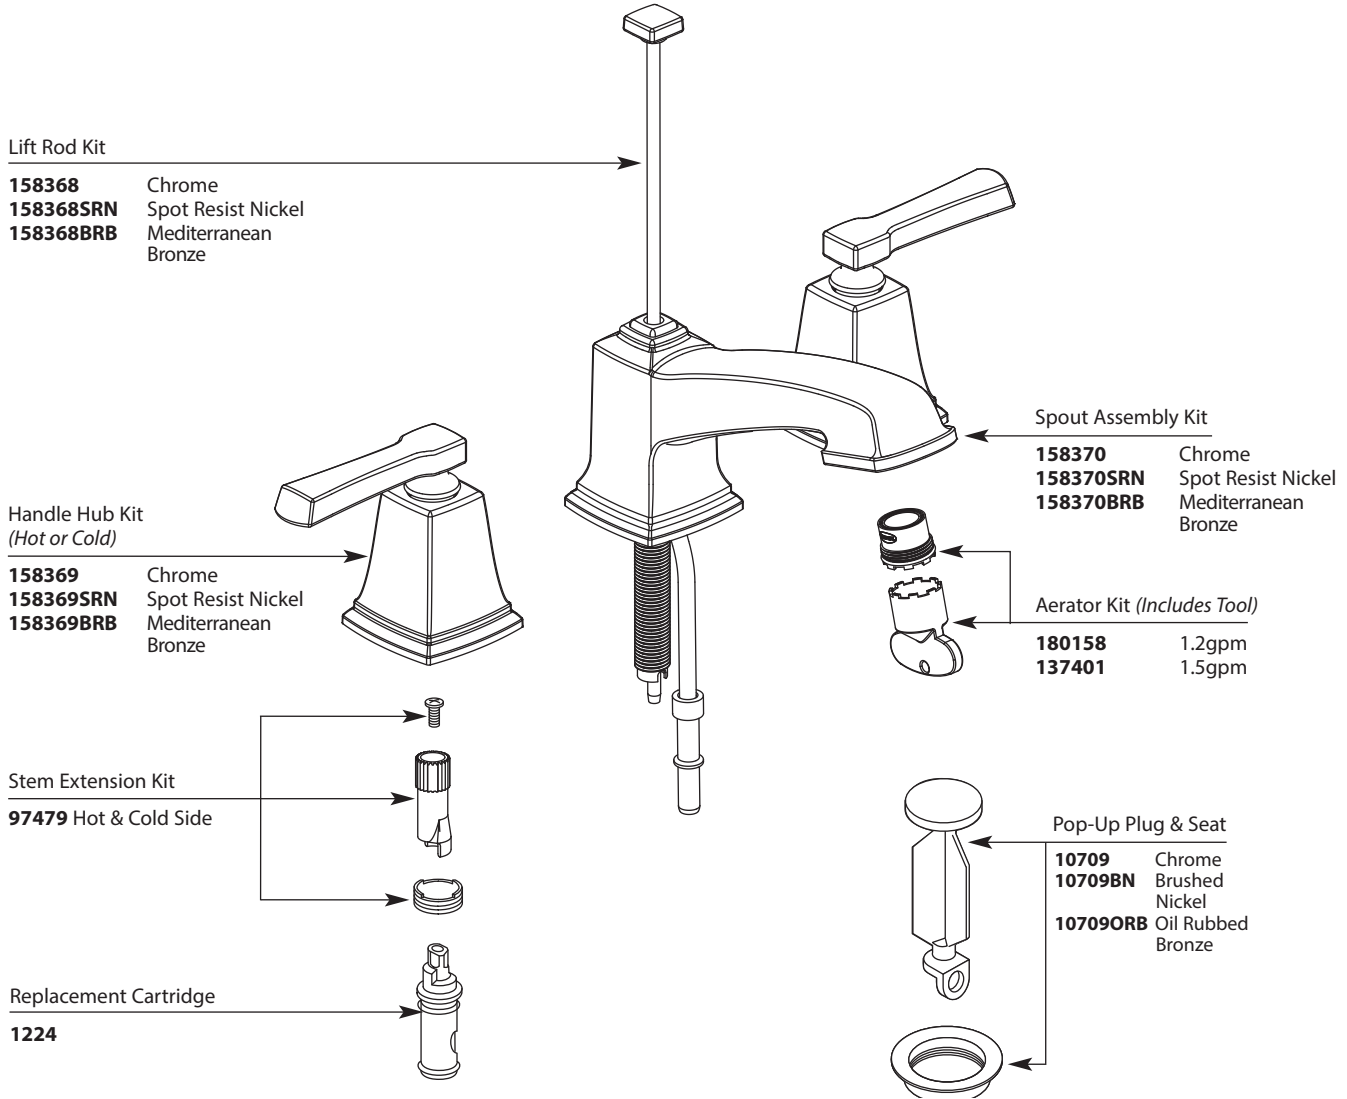

Buy it for looks. Buy it for life.®

- Order by Part Number
- Use with 9000 or 69000 valve

*There is more than 1 version of this model
Page down to identify the version you have*

Illustrated Parts

BOARDWALK™		
Two-Handle Widespread Lavatory Faucet		
<u>MODEL</u>	<u>HANDLE</u>	<u>FINISH</u>
T6220	Lever	Chrome
T6220SRN	Lever	Spot Resist Nickel
T6220BRB	Lever	Mediterranean Bronze