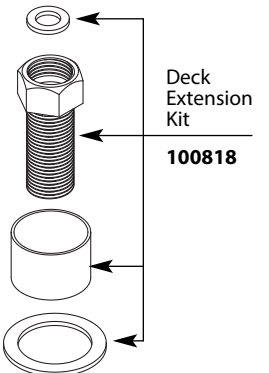

Lift Rod

- 158368** Chrome
- 158368SRN** Spot Resist Brushed Nickel
- 158368BRB** Mediterranean Bronze

Aerator Kit (*Includes Tool*)

- 316711** 1.5gpm
- 181085** 1.2gpm

Pop-Up Plug & Seat

- 10709** Chrome
- 10709BN** Brushed Nickel
(Use for Spot Resist Brushed Nickel)
- 10709WR** Wrought Iron
(Use for Mediterranean Bronze)

USE ON DECKS > 1" (25mm)

USE ON DECKS < 1/8" (3mm)