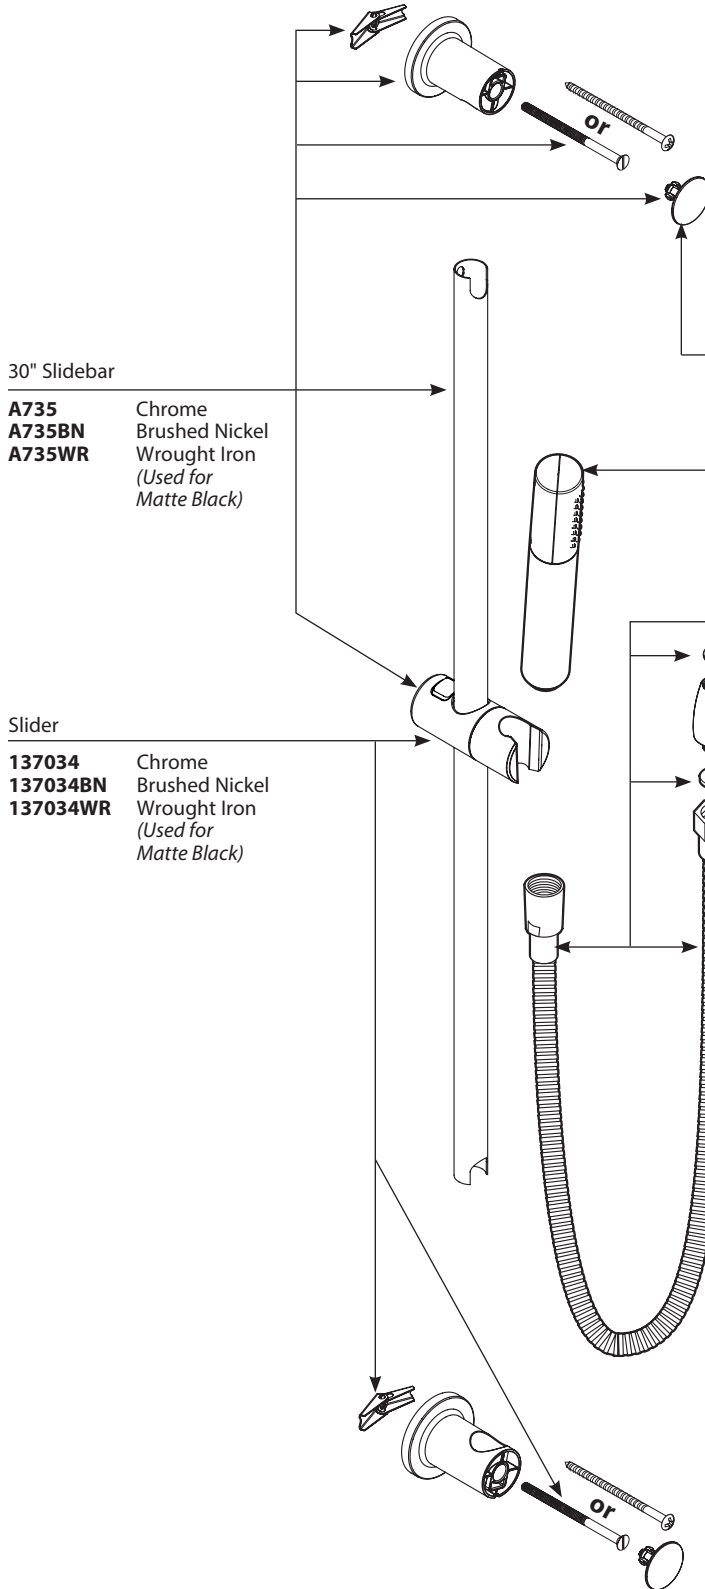

# Illustrated Parts

30" Slidebar

**A735** Chrome  
**A735BN** Brushed Nickel  
**A735WR** Wrought Iron  
*(Used for Matte Black)*

Slider

**137034** Chrome  
**137034BN** Brushed Nickel  
**137034WR** Wrought Iron  
*(Used for Matte Black)*

Plug Button

**146670** Chrome  
**146670BN** Brushed Nickel  
**146670WR** Wrought Iron *(Used for Matte Black)*

HandShower (2.0 GPM)

**165212** Chrome  
**165212BN** Brushed Nickel

HandShower (1.75 GPM)

**155891** Chrome  
**155891BN** Brushed Nickel  
**155891BL** Matte Black

Hose

**A726** Chrome  
**A726ST** Satine *(Used with Brushed Nickel)*  
**A726WR** Wrought Iron

Vacuum Breaker *(Include with models prior to 7/15/14)*

**A714** Chrome  
**A714ST** Satine *(Use for Brushed Nickel)*  
**A714WR** Wrought Iron

Optional Service Kit

**A750** Secure Mount (mounting hardware)

| Level™                     |      |      |                |
|----------------------------|------|------|----------------|
| Single Function Handshower |      |      |                |
| MODEL                      | TYPE | SIZE | FINISH         |
| 3887EP                     | Wand | 30"  | Chrome         |
| 3887EPBN                   | Wand | 30"  | Brushed Nickel |
| 3887EPWR                   | Wand | 30"  | Wrought Iron   |
| 3887EP17                   | Wand | 30"  | Chrome         |
| 3887EP17BN                 | Wand | 30"  | Brushed Nickel |
| 3887EP17BL                 | Wand | 30"  | Matte Black    |
| Discontinued               |      |      |                |
| 3887                       | Wand | 30"  | Chrome         |
| 3887BN                     | Wand | 30"  | Brushed Nickel |
| 3885                       | Wand | 22"  | Chrome         |
| 3885BN                     | Wand | 22"  | Brushed Nickel |