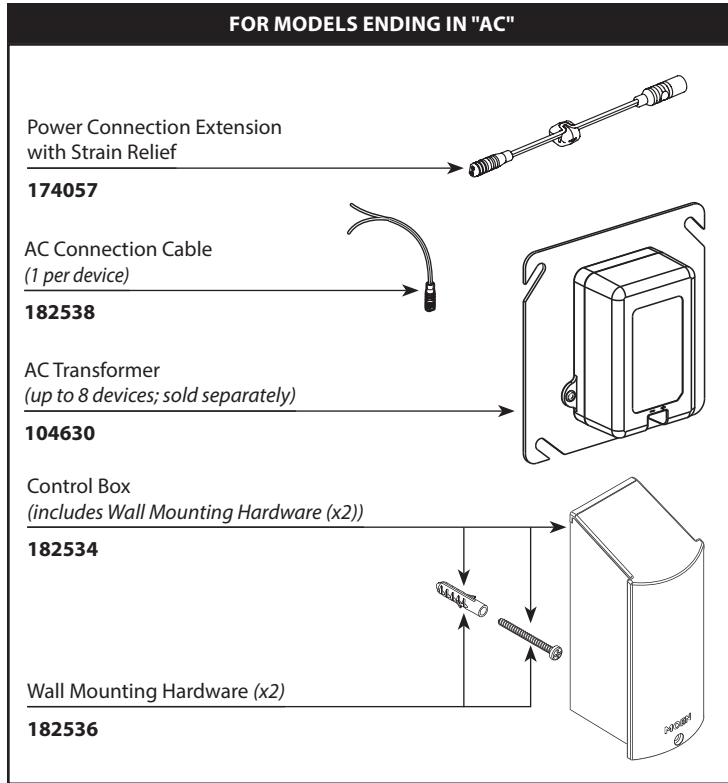

There is more than 1 version of this model.
Page down to identify the version you have.

■ Order by Part Number

M•POWER™	
Electronic Faucet Transitional Style	
MODEL	FINISH
8553/8553AC (non-mixing)	Chrome
8554/8554AC (mixing)	Chrome

Temperature Control Handle
174061

Sensor & Bracket
174335

Mounting Hardware
174060

Filter Screen (Includes 1 piece)
174066

In-line Filter Housing (Includes 1 piece)
174065

OPTIONAL FOR 8554/8554AC

Plug Button
174337