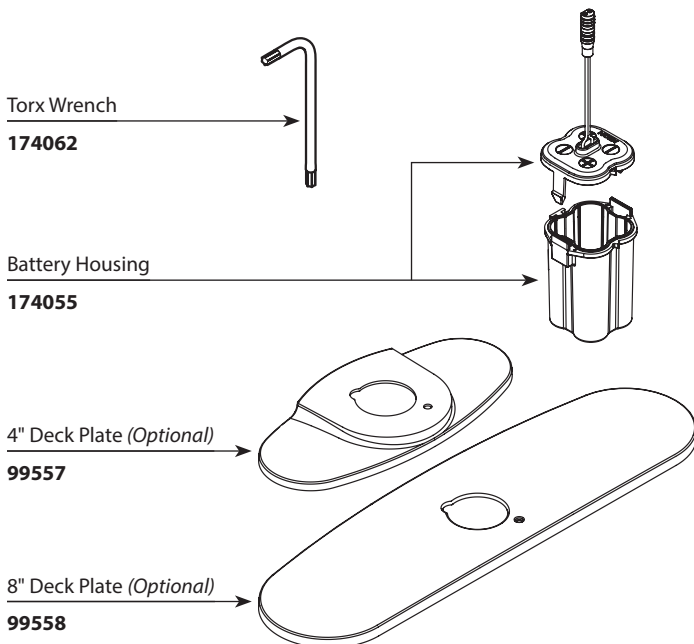

There is more than 1 version of this model.
Page down to identify the version you have.

■ Order by Part Number

M•POWER™	
Electronic Faucet Transitional Style	
MODEL	FINISH
8553/8553AC (non-mixing)	Chrome
8554/8554AC (mixing)	Chrome

Models prior to November, 2016

■ Order by Part Number

M•POWER™	
Electronic Faucet Transitional Style	
MODEL	FINISH
8553/8553AC (non-mixing)	Chrome
8554/8554AC (mixing)	Chrome

FOR MODELS ENDING IN "AC"

Power Connection Extension with Strain Relief
174057

Temperature Control Handle
174061

Sensor & Bracket
174335

Mounting Hardware
174060

Filter Screen (Includes 1 piece)
174066

In-line Filter Housing (Includes 1 piece)
174065

OPTIONAL FOR 8554/8554AC

Plug Button
174337

Torx Wrench
174062

Battery Housing
174055

4" Deck Plate (Optional)
99557

8" Deck Plate (Optional)
99558