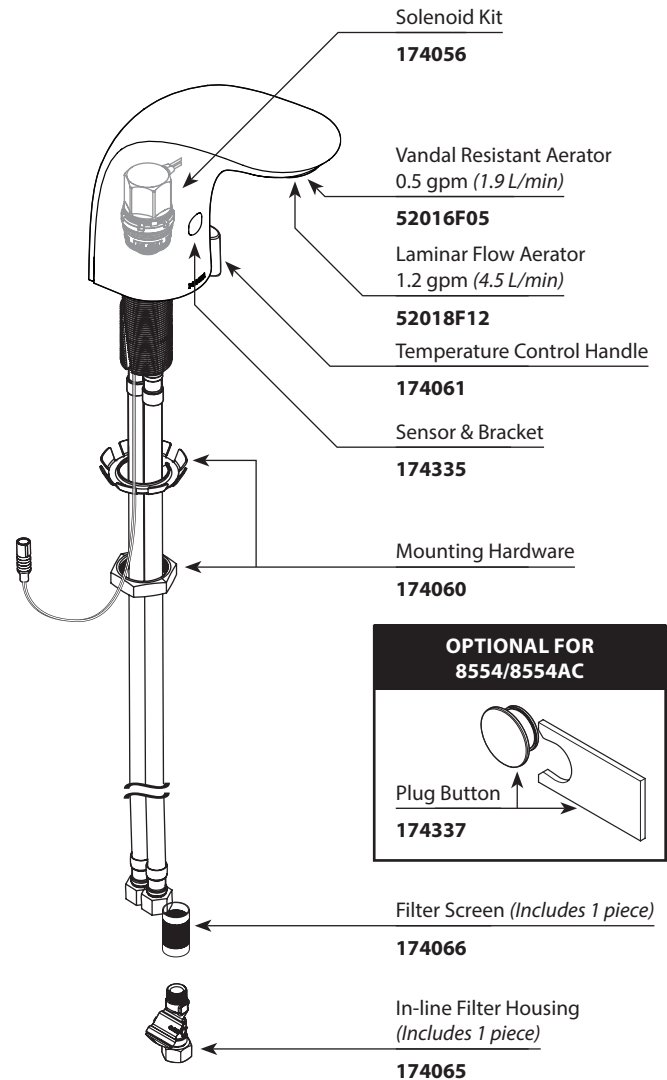

There is more than 1 version of this model.
Page down to identify the version you have.

■ Order by Part Number

M•POWER™	
Electronic Faucet Transitional Style	
MODEL	FINISH
8553/8553AC (non-mixing)	Chrome
8554/8554AC (mixing)	Chrome

Models prior to November, 2016

■ Order by Part Number

M•POWER™	
Electronic Faucet Transitional Style	
MODEL	FINISH
8553/8553AC (non-mixing)	Chrome
8554/8554AC (mixing)	Chrome

FOR MODELS ENDING IN "AC"

Power Connection Extension with Strain Relief
174057

Temperature Control Handle
174061

Sensor & Bracket
174335

Mounting Hardware
174060

Filter Screen (Includes 1 piece)
174066

In-line Filter Housing (Includes 1 piece)
174065

OPTIONAL FOR 8554/8554AC

Plug Button
174337

Torx Wrench
174062

Battery Housing
174055

4" Deck Plate (Optional)
99557

8" Deck Plate (Optional)
99558