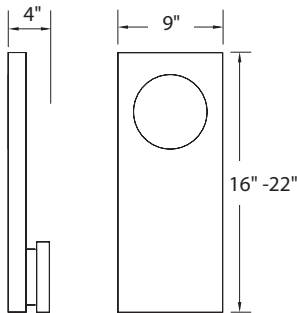

VOID – model: WS-W51

LED Outdoor

Fixture Type:

Catalog Number:

Project: _____

Location: _____

PRODUCT DESCRIPTION

A futuristic artist's interpretation of a lantern. With creative spirit, the Void sculpture draws the eye to what is absent within the circle of light and away from the structure itself. Infused with LEDs throughout, the negative expression becomes positive with an illusion of volume in a low profile design. A functional down light illuminates pathways or corridors.

FEATURES

- IP65 rated - Wet location listed
- ETL & cETL listed
- Dark sky friendly
- No transformer or driver required
- Replaceable LED module
- **80,000 hour rated life**
- **Color Temp: 3000K**
- **CRI: 90**

SPECIFICATIONS

Construction: Aluminum

Light Source: High output LED

Dimming: Dims to 10% with an electronic low voltage (ELV) dimmer

Mounting: Mounts directly to junction box

Finish: Black (BK), Graphite (GH), and White (WT)

ORDER NUMBER

Model	Width	Watt	Voltage	LED Lumens	Delivered Lumens	Finish
WS-W51	16	16"	20W	120V	1660	350
	22	22"	20W	120V	1660	350
						BK Black GH Graphite WT White

REPLACEMENT GLASS

Model	Fixture
RPL-GLA-5116	WS-W5116
	WS-W5122

Back Plate Dimensions:

Model	Dimension
WS-W5116	5$\frac{7}{8}$"L x 5$\frac{7}{8}$"W x 1$\frac{7}{8}$"H
WS-W5122	5$\frac{7}{8}$"L x 5$\frac{7}{8}$"W x 1$\frac{7}{8}$"H

Example: **WS-W5122-GH**

wacighting.com
Phone (800) 526.2588
Fax (800) 526.2585

Headquarters/Eastern Distribution Center
44 Harbor Park Drive
Port Washington, NY 11050

Central Distribution Center
1600 Distribution Ct
Lithia Springs, GA 30122

Western Distribution Center
1750 Archibald Avenue
Ontario, CA 91760