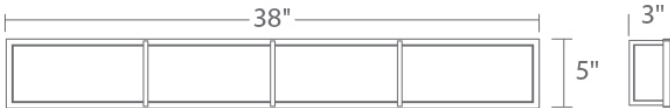

REPLACEMENT PARTS

RPL-GLA-6838 - Glass

WS-6838

| Model & Size | Color Temp | Finish | LED Watts | LED Lumens | Delivered Lumens |
|--------------|------------|-------------------|-----------|------------|------------------|
| WS-6838 38" | 3000K | BN Brushed Nickel | 58W | 4845 | 1815 |