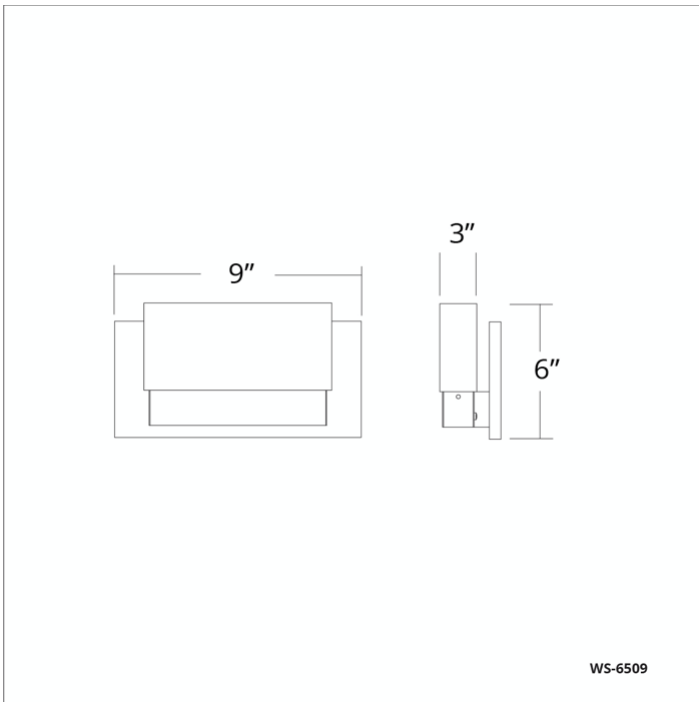

REPLACEMENT PARTS

RPL-GLA-6509-01 - Glass

Model & Size	Color Temp	Finish	LED Watts	LED Lumens	Delivered Lumens
WS-6509 9"	3000K	CH Chrome	14W	1230	525

Example: **WS-6509-CH**

For custom requests please contact customs@modernforms.com