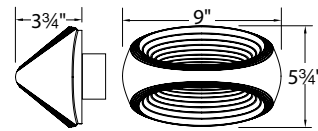

RHYTHM – model: WS-11109-WT

LED Wall Sconces

Fixture Type:

Catalog Number:

Project: _____

Location: _____

PRODUCT DESCRIPTION

Visualized sound. Feel the pulse of light and shade in the step detail within the organic ring form indirectly illuminated with a concealed LED. Hand crafted using a centuries old sculpturing lost wax casting technique called cire perdue. Paired with state-of-the-art LED technology, this sconce is a celebration of design advancement.

Construction: Lost wax aluminum

Light Source: High output LED

Dimming: Dims to 10% with an electronic low voltage (ELV) dimmer

Mounting: Mounts directly to junction box

Finish: White (WT)

ORDER NUMBER

Model	Width	Watt	Voltage	LED Lumens	Delivered Lumens	Finish
WS-11109	9"	12W	120V	915	415	WT White