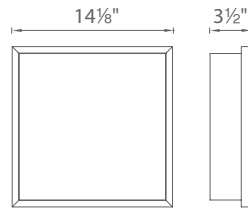

1414

Fixture Type:

Catalog Number:

Project: _____

Location: _____

PRODUCT DESCRIPTION

A luminous architectural profile and superior construction make this ceiling flush mount or wall sconce appropriate for transitional and contemporary interiors or exteriors. Mitered silk-screened glass encases a maximum number of LEDs engineered for optimal illumination. Allows for cohesive specifications across residential and commercial interior and exterior applications.

FEATURES

- Wet location listed, IP65 rated
- CEC Title 24 compliant
- Also rated for use in closets
- Dimming with electronic low voltage (ELV) dimmer
- No transformer or driver required
- 277V option available *special order*
- 50,000 hour rated life
- Color Temp: 3000K
- CRI: 90

SPECIFICATIONS

Construction: Aluminum with mitered silk-screened glass

Light Source: High output LED

Dimming: Dims to 10% with an electronic low voltage (ELV) dimmer

Mounting: Mounts directly to junction box

Finish: Brushed Aluminum (AL), Black (BK), Bronze (BZ), Graphite (GH)

Standards: ETL & cETL listed.

	Wattage	Voltage	LED Lumens	Delivered Lumens	Finish
FM-1410	17W	120V	1104	750	AL <i>Brushed Aluminum</i>
FM-1414	38W	120V	2772	1475	BK <i>Black</i>
					BZ <i>Bronze</i>
					GH <i>Graphite</i>

Example: **FM-1414-AL**

For 277V special order, add an "F" before the finish: **FM-1410F-GH**

For 2700K add "-27"; 3500K add "-35" before the finish: **FM-1410-35-AL**

modernforms.com
Phone (800) 526.2588
Fax (800) 526.2585

Headquarters/Eastern Distribution Center
44 Harbor Park Drive
Port Washington, NY 11050

Central Distribution Center
1600 Distribution Ct
Lithia Springs, GA 30122

Western Distribution Center
1750 Archibald Avenue
Ontario, CA 91760