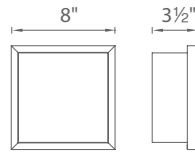

LEDGE – model: FM-14

LED Flush Mount

1410