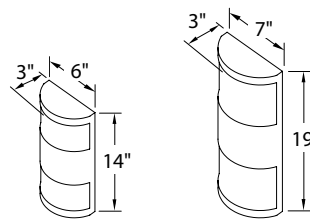

CYLO – model: WS-W20

LED Outdoor Sconce Luminaire

Fixture Type:

Catalog Number:

Project: _____

Location: _____

PRODUCT DESCRIPTION

A decorative half cylinder wall sconce that delivers excellent visibility at night and adds appeal to building facades. Cylo is a simple modern design to meet a broad scope of design requirements.

FEATURES

- Low profile design
- Interior light and down light
- Replaceable LED module
- 50,000 hour potential life
- 130° beam angle
- **Color Temp: 3000K**
- **CRI: 85**

SPECIFICATIONS

Construction: Aluminum with clear etched opal glass.

ORDER NUMBER

Model	Height	Finish
WS-W20	14 14"	AL Brushed Aluminum
	19 19"	BZ Bronze

FINISHES

REPLACEMENT GLASS

Model	Fixture	Description
RPL-GLA-2014-01	WS-W2014	Main Body
RPL-GLA-2014-02		Bottom Lens
RPL-GLA-2019-01	WS-W2019	Main Body
RPL-GLA-2019-02		Bottom Lens