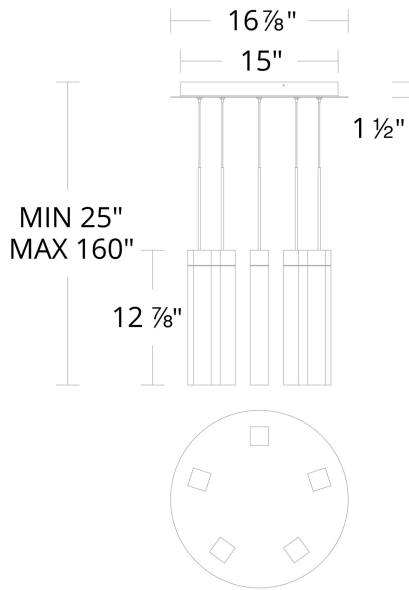

Project: _____

Location: _____

Fixture Type: _____

Catalog Number: _____

AVAILABLE FINISHES:

Minx

PD-78005R

PRODUCT DESCRIPTION

Elegant artisanal sparkles. Held aloft, long-lasting LEDs provide functional downlighting. A sleek mini pendant that works by itself or in multiples.

FEATURES

- Driver concealed within the canopy
- Artisanal reclaimed K5 crystal shade
- Thin powered aircraft cables provide an ultra clean look for adjustable suspension height

SPECIFICATIONS

Rated Life	55000 Hours
Standards	ETL, cETL,Damp Location Listed,Title 24 JA8: 2019 Compliant
Input	120-277V,50/60Hz
Dimming	ELV, 0-10V, TRIAC
Color Temp	3000K
CRI	90
Construction	Steel body with K5 crystal fused acrylic

PD-78005R

Model & Size	Color Temp	Finish	LED Watts	LED Lumens	Delivered Lumens
PD-78005R 5 Light	3000K 3000K	AB Aged Brass AN Antique Nickel	21.6W 21.6W	1790 1790	1484 1484

Example: **PD-78005R-AN**

For custom requests please contact customs@modernforms.com