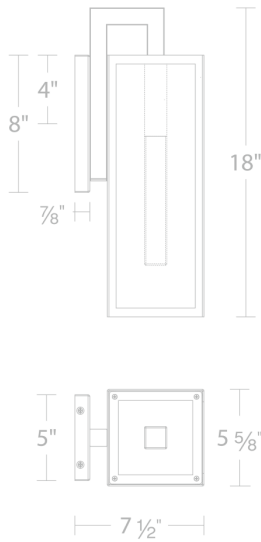

WS-W24218

Project: _____

Location: _____

Fixture Type: _____

Catalog Number: _____

AVAILABLE FINISHES:

Cambridge

WS-W24218

PRODUCT DESCRIPTION

A classic sensibility with timeless style. This exterior LED wall luminaire beckons like a glowing lantern to welcome guests to your fine home. Available in three sizes.

FEATURES

- Driver concealed within the canopy
- Diffuser rotates up to 45 degrees for a modern twist to the classic lantern design
- Clear glass panels are framed with an etched border

SPECIFICATIONS

Rated Life	50000 Hours
Standards	ETL, cETL, Wet Location Listed, IP65
Input	120/277V, 50/60Hz
Dimming	ELV: 100-5%, TRIAC: 100-5%
Mounting	Can be mounted on wall vertically or upside down
Color Temp	3000K
CRI	90
Construction	Extruded aluminum body and etched acrylic diffuser framed in clear glass panels etched along the border

Model & Size	Color Temp	Finish	LED Watts	LED Lumens	Delivered Lumens
WS-W24218 18"	3000K	BK Black	11.7W	800	378

Example: **WS-W24218-BK**

For custom requests please contact customs@modernforms.com