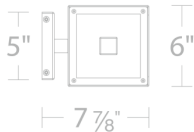

WS-W24222

Model & Size	Color Temp	Finish	LED Watts	LED Lumens	Delivered Lumens
WS-W24225 25"	3000K	BK Black	16.8W	1200	335

Example: **WS-W24225-BK**

For custom requests please contact customs@modernforms.com