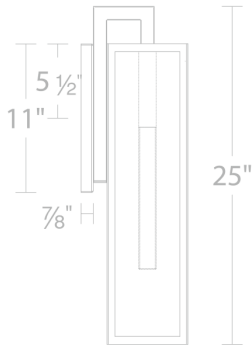

WS-W24222

Model & Size	Color Temp	Finish	LED Watts	LED Lumens	Delivered Lumens
WS-W24225 25"	3000K	BK Black	16.8W	1200	335

Example: **WS-W24225-BK**

For custom requests please contact customs@modernforms.com