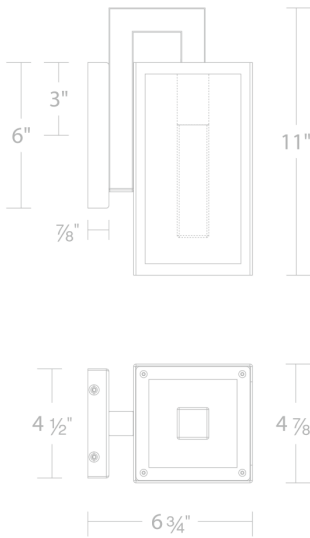

Project:

Location:

Fixture Type:

Catalog Number:

AVAILABLE FINISHES:

Cambridge

WS-W24211

PRODUCT DESCRIPTION

A classic sensibility with timeless style. This exterior LED wall luminaire beckons like a glowing lantern to welcome guests to your fine home. Available in three sizes.

FEATURES

- Driver concealed within the canopy
- Diffuser rotates up to 45 degrees for a modern twist to the classic lantern design
- Clear glass panels are framed with an etched border

SPECIFICATIONS

Rated Life	50000 Hours
Standards	ETL, cETL, Wet Location Listed, IP65
Input	120/277V, 50/60Hz
Dimming	ELV: 100-5%, TRIAC: 100-5%
Mounting	Can be mounted on wall vertically or upside down
Color Temp	3000K
CRI	90
Construction	Extruded aluminum body and etched acrylic diffuser framed in clear glass panels etched along the border

WS-W24211

Model & Size	Color Temp	Finish	LED Watts	LED Lumens	Delivered Lumens
WS-W24211 11"	3000K	BK Black	7.6W	500	189

Example: **WS-W24211-BK**

For custom requests please contact customs@modernforms.com