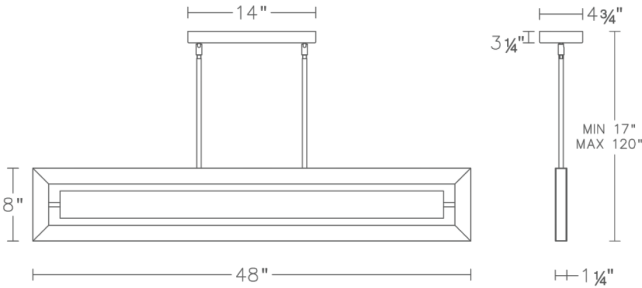

PD-54248

Model & Size	Color Temp	Finish	LED Watts	LED Lumens	Delivered Lumens
PD-54248 48"	3000K	BK Black	27.6W	2500	1264

Example: **PD-54248-BK**

For custom requests please contact customs@modernforms.com