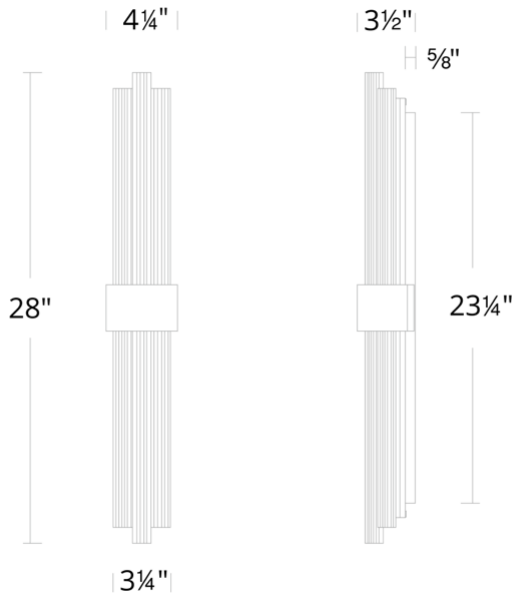

REPLACEMENT PARTS

- RPL-GLA-30118-01 - Fluted Glass (Long)
- RPL-GLA-30118-02 - Fluted Glass (Short)

WS-30118

Model & Size	Color Temp	Finish	LED Watts	LED Lumens	Delivered Lumens
WS-30118 18"	3000K	AB Aged Brass BN Brushed Nickel	16.2W	1385	876

REPLACEMENT PARTS

- RPL-GLA-30128-01 - Fluted Glass (Long)
- RPL-GLA-30128-02 - Fluted Glass (Short)

WS-30128

Model & Size	Color Temp	Finish	LED Watts	LED Lumens	Delivered Lumens
WS-30128 28"	3000K	AB Aged Brass BN Brushed Nickel	21.4W	1848	1345