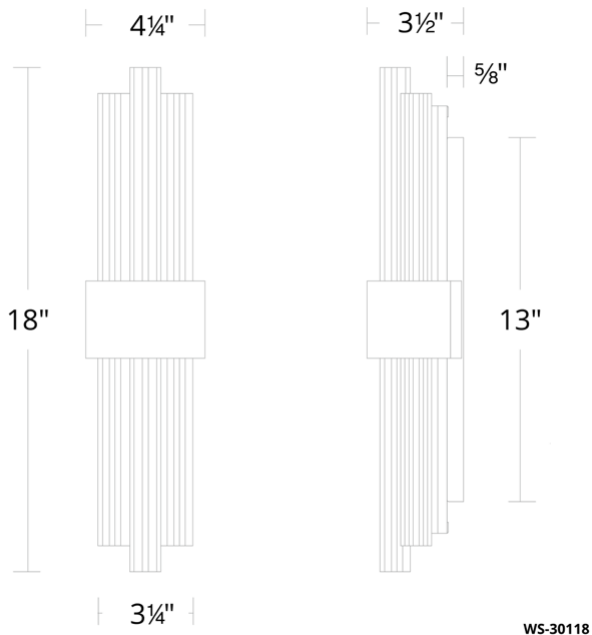

REPLACEMENT PARTS

- RPL-GLA-30118-01 - Fluted Glass (Long)
- RPL-GLA-30118-02 - Fluted Glass (Short)

WS-30118

Model & Size	Color Temp	Finish	LED Watts	LED Lumens	Delivered Lumens
WS-30118 18"	3000K	AB Aged Brass BN Brushed Nickel	16.2W	1385	876

REPLACEMENT PARTS

- RPL-GLA-30128-01 - Fluted Glass (Long)
- RPL-GLA-30128-02 - Fluted Glass (Short)

WS-30128

Model & Size	Color Temp	Finish	LED Watts	LED Lumens	Delivered Lumens
WS-30128 28"	3000K	AB Aged Brass BN Brushed Nickel	21.4W	1848	1345