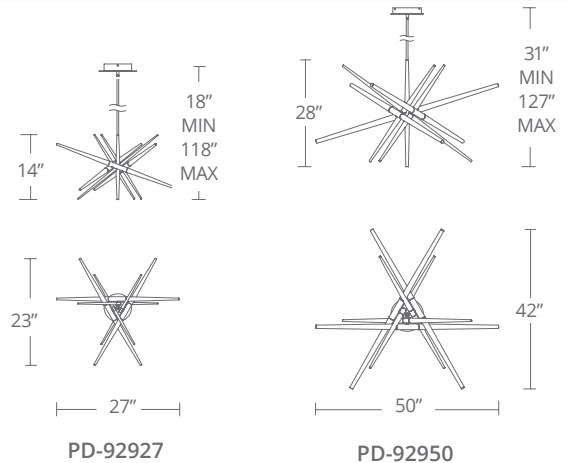

STORMY Chandelier & Pendants

PD-92927 / PD-92950

MODERN FORMS

Fixture Type:

Catalog Number:

Project:

Location:

PRODUCT DESCRIPTION

FEATURES

- Concealed LEDs and no visible hardware
- Universal Driver (120-277V) within canopy
- Three 12" and one 6" down rods included (additional down rods available for purchase)
- Rated Life: 36,000 hours
- Color temp: 3500K
- CRI: 90

ORDER NUMBER

Model	Size	Wattage	Voltage	LED Lumens	Delivered Lumens	Finish
PD-92927	27"	16W	120-277V	582	552	AB Aged Brass
PD-92950	50"	32W	120-277V	1210	1198	PN Polished Nickel

Example: **PD-92927-AB**