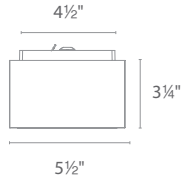

Flush Mount
FM-W9200