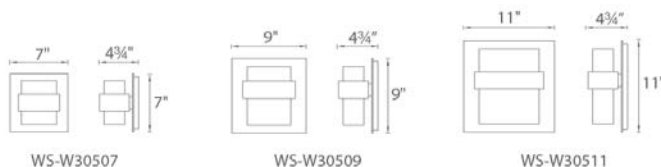

Fixture Type:

Catalog Number:

Project:

Location: