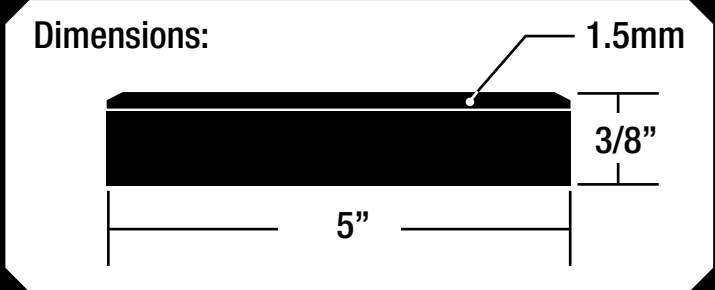

MISENO

— TAKE ME HOME —

Model #: MFLR-FB12702

Birch Homestead

Wood Construction:	Engineered	Plank Width:	5"
Wood Species:	Birch	Plank Thickness:	3/8"
Surface Type:	Handscraped	Wear Layer Thickness:	1.5mm
Edge Type:	Micro-Beveled	Plank Lengths:	Random lengths (11"-47")
Gloss Level:	Medium (Semi-Gloss)	Sq.Ft. Per Carton:	36.3 sq.ft.
Installation Location(s):	Above Grade, On Grade	Installation types:	Nail Down, Staple Down, Glue Down, Floating
Janka Rating:	1260psi		