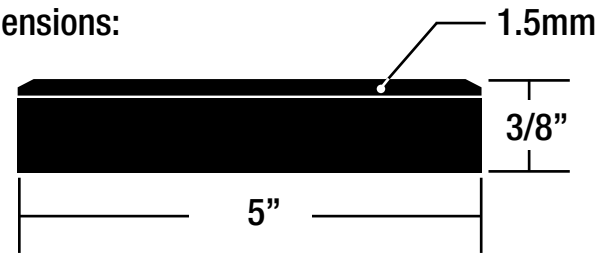

MISENO

— TAKE ME HOME —

Model #: MFLR-VSM12705

Maple Winchester

Dimensions:

Wood Construction:

Engineered

Wood Species:

Maple

Surface Type:

Handscraped

Edge Type:

Micro-Beveled

Gloss Level:

Medium (Semi-Gloss)

Installation Location(s):

1.5mm

Plank Lengths:

Random lengths (12"-48")

Sq.Ft. Per Carton:

36.3 sq.ft.

Installation types:

Nail Down, Staple Down, Glue Down, Floating

Available
Exclusively
through: