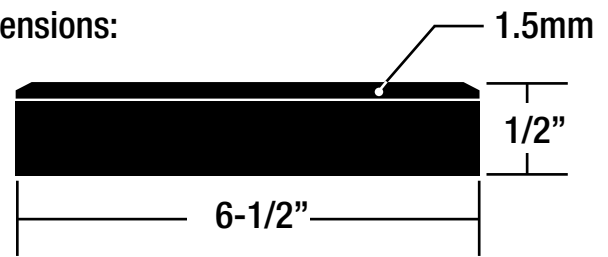

MISENO

— TAKE ME HOME —

Model #: MFLR-VSM12701

Maple Aberdeen

Dimensions:

Wood Construction:

Engineered

Wood Species:

Maple

Surface Type:

Handscraped

Edge Type:

Micro-Beveled

Gloss Level:

Medium (Semi-Gloss)

Installation Location(s):

Above Grade, On Grade

Janka Rating:

1450psi

Plank Width:

5"

Plank Thickness:

3/8"

Wear Layer Thickness:

1.5mm

Plank Lengths:

Random lengths (12"-48")

Sq.Ft. Per Carton:

36.3 sq.ft.

Installation types:

Nail Down, Staple Down, Glue Down, Floating

Available
Exclusively
through: