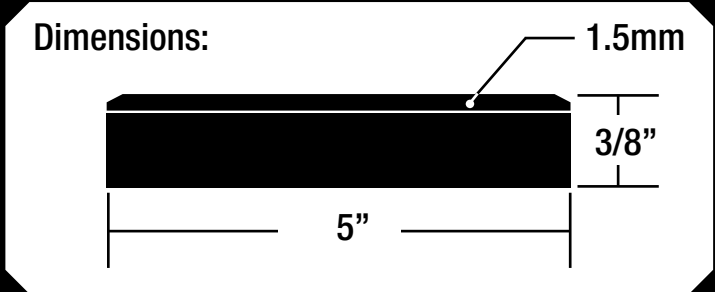

MISENO

— TAKE ME HOME —

Model #: MFLR-VSH12704

Hickory Hampstead

Wood Construction:	Engineered	Plank Width:	5"
Wood Species:	Hickory	Plank Thickness:	3/8"
Surface Type:	Handscraped	Wear Layer Thickness:	1.5mm
Edge Type:	Micro-Beveled	Plank Lengths:	Random lengths (12"-48")
Gloss Level:	Medium (Semi-Gloss)	Sq.Ft. Per Carton:	36.3 sq.ft.
Installation Location(s):	Above Grade, On Grade	Installation types:	Nail Down, Staple Down, Glue Down, Floating
Janka Rating:	1820psi		