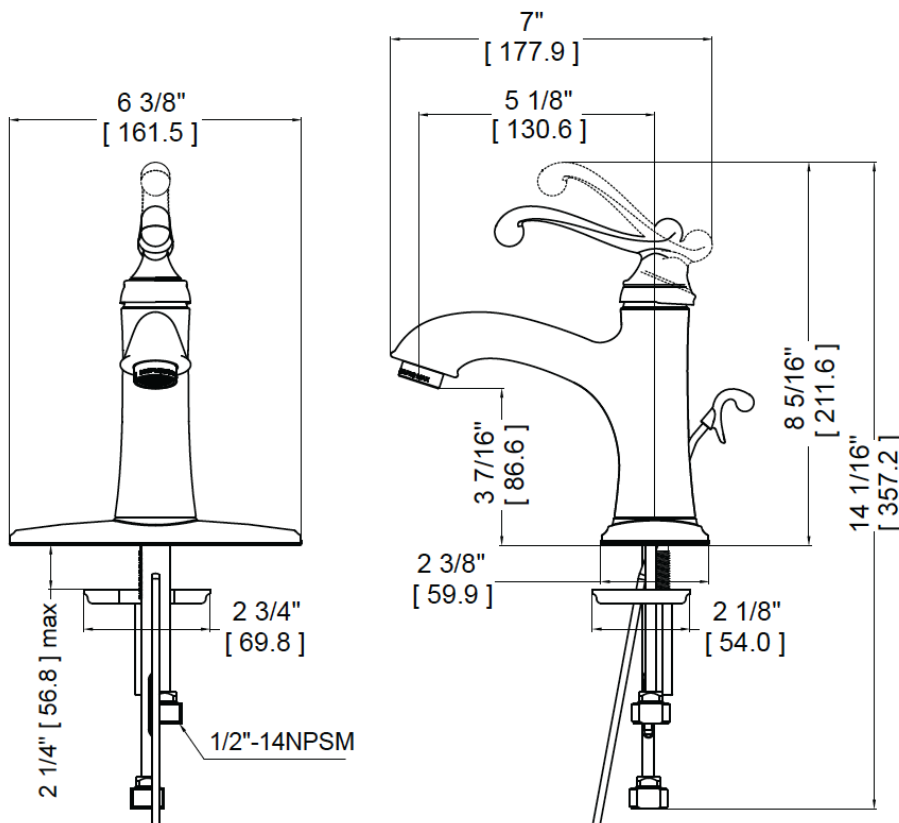

MISENO

— TAKE ME HOME —

Lavatory Faucet Model ML700

Brushed Nickel: ML700-BN
Oil Rubbed Bronze: ML700-ORB

Features

- Ceramic disc cartridge
- Lever style handle
- Optional deck plate included
- Matching pop-up drain included
- Flow rate: 1.5 gal/min / 5.7 L/min max. @ 60 psi

- Requires 1-1/8" min. to 2" max. hole diameter
- Mounts in 1 or 3 holes
- Mounts with or without deck plate
- Maximum deck thickness: 2-1/4"
- 1/2" male NPSM supply connections

Limited lifetime warranty. See complete warranty statement for details.
Miseno reserves the right to make specification changes without notice or obligation