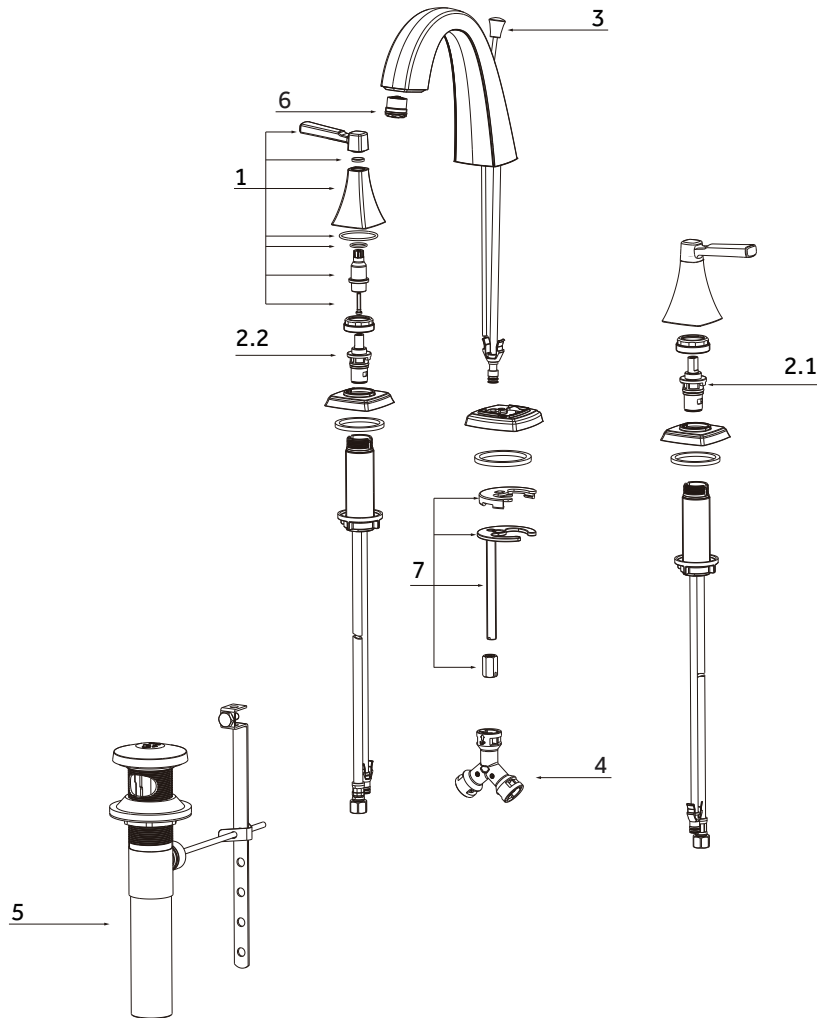

MISENO

MNO641L ELYSA

TWO HANDLE WIDESPREAD LAVATORY FAUCET

No.	Part Name	Part No.
1	Handle	OBPF75C01146000*
2	Ceramic Cartridge-Cold	OBPF25D8003600PL0
2.2	Ceramic Cartridge-Hot	OBPF25D8003500PL0
3	Lift Rod	OBPF75Y02377000*
4	Connector	OBPF85J0038800PL0
5	Pop-up Drian	OBPF95Y0M0088*
6	Aerator	OBPF55E0005200PL0
7	Fastenting Assembly	OBPF15Y0280300NT0