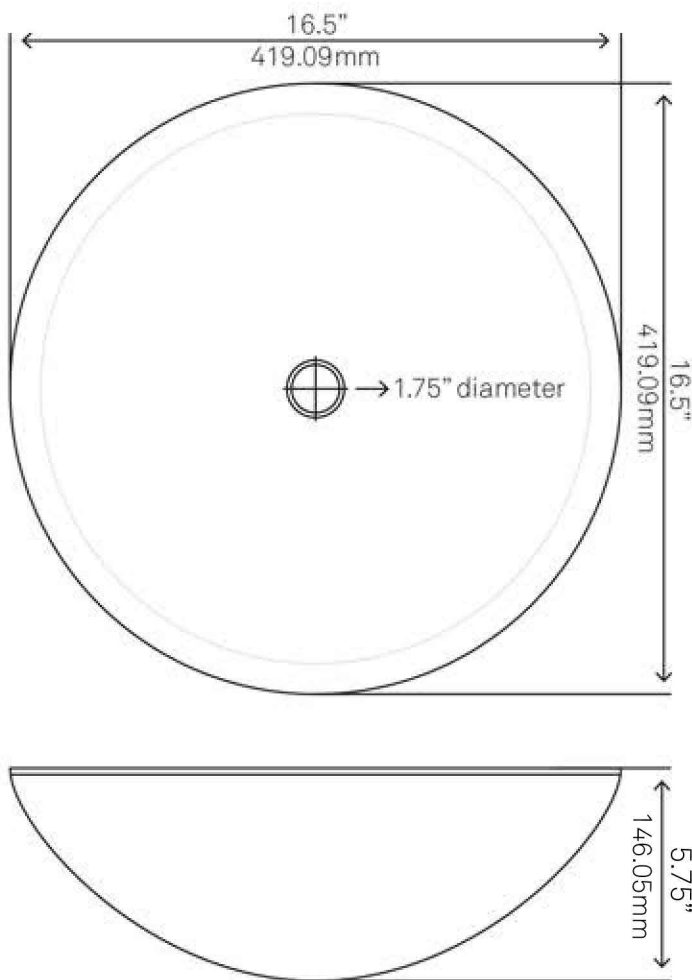

**TIG-8123B MISCELA  
Glass Vessel Bathroom Sink**

Requested By: \_\_\_\_\_

Specific Features: \_\_\_\_\_

**STANDARD SPECIFICATIONS:**

- Round hand-painted vessel sink
- Ombré navy to yellow
- Thick, 1/2 inch, high tempered glass
- Stain and scratch resistant inside
- Textured glass w/ painted outside
- Above counter installation
- Standard U.S. plumbing connection
- 1.75-inch drain opening
- Novatto faucet & drain sold separately