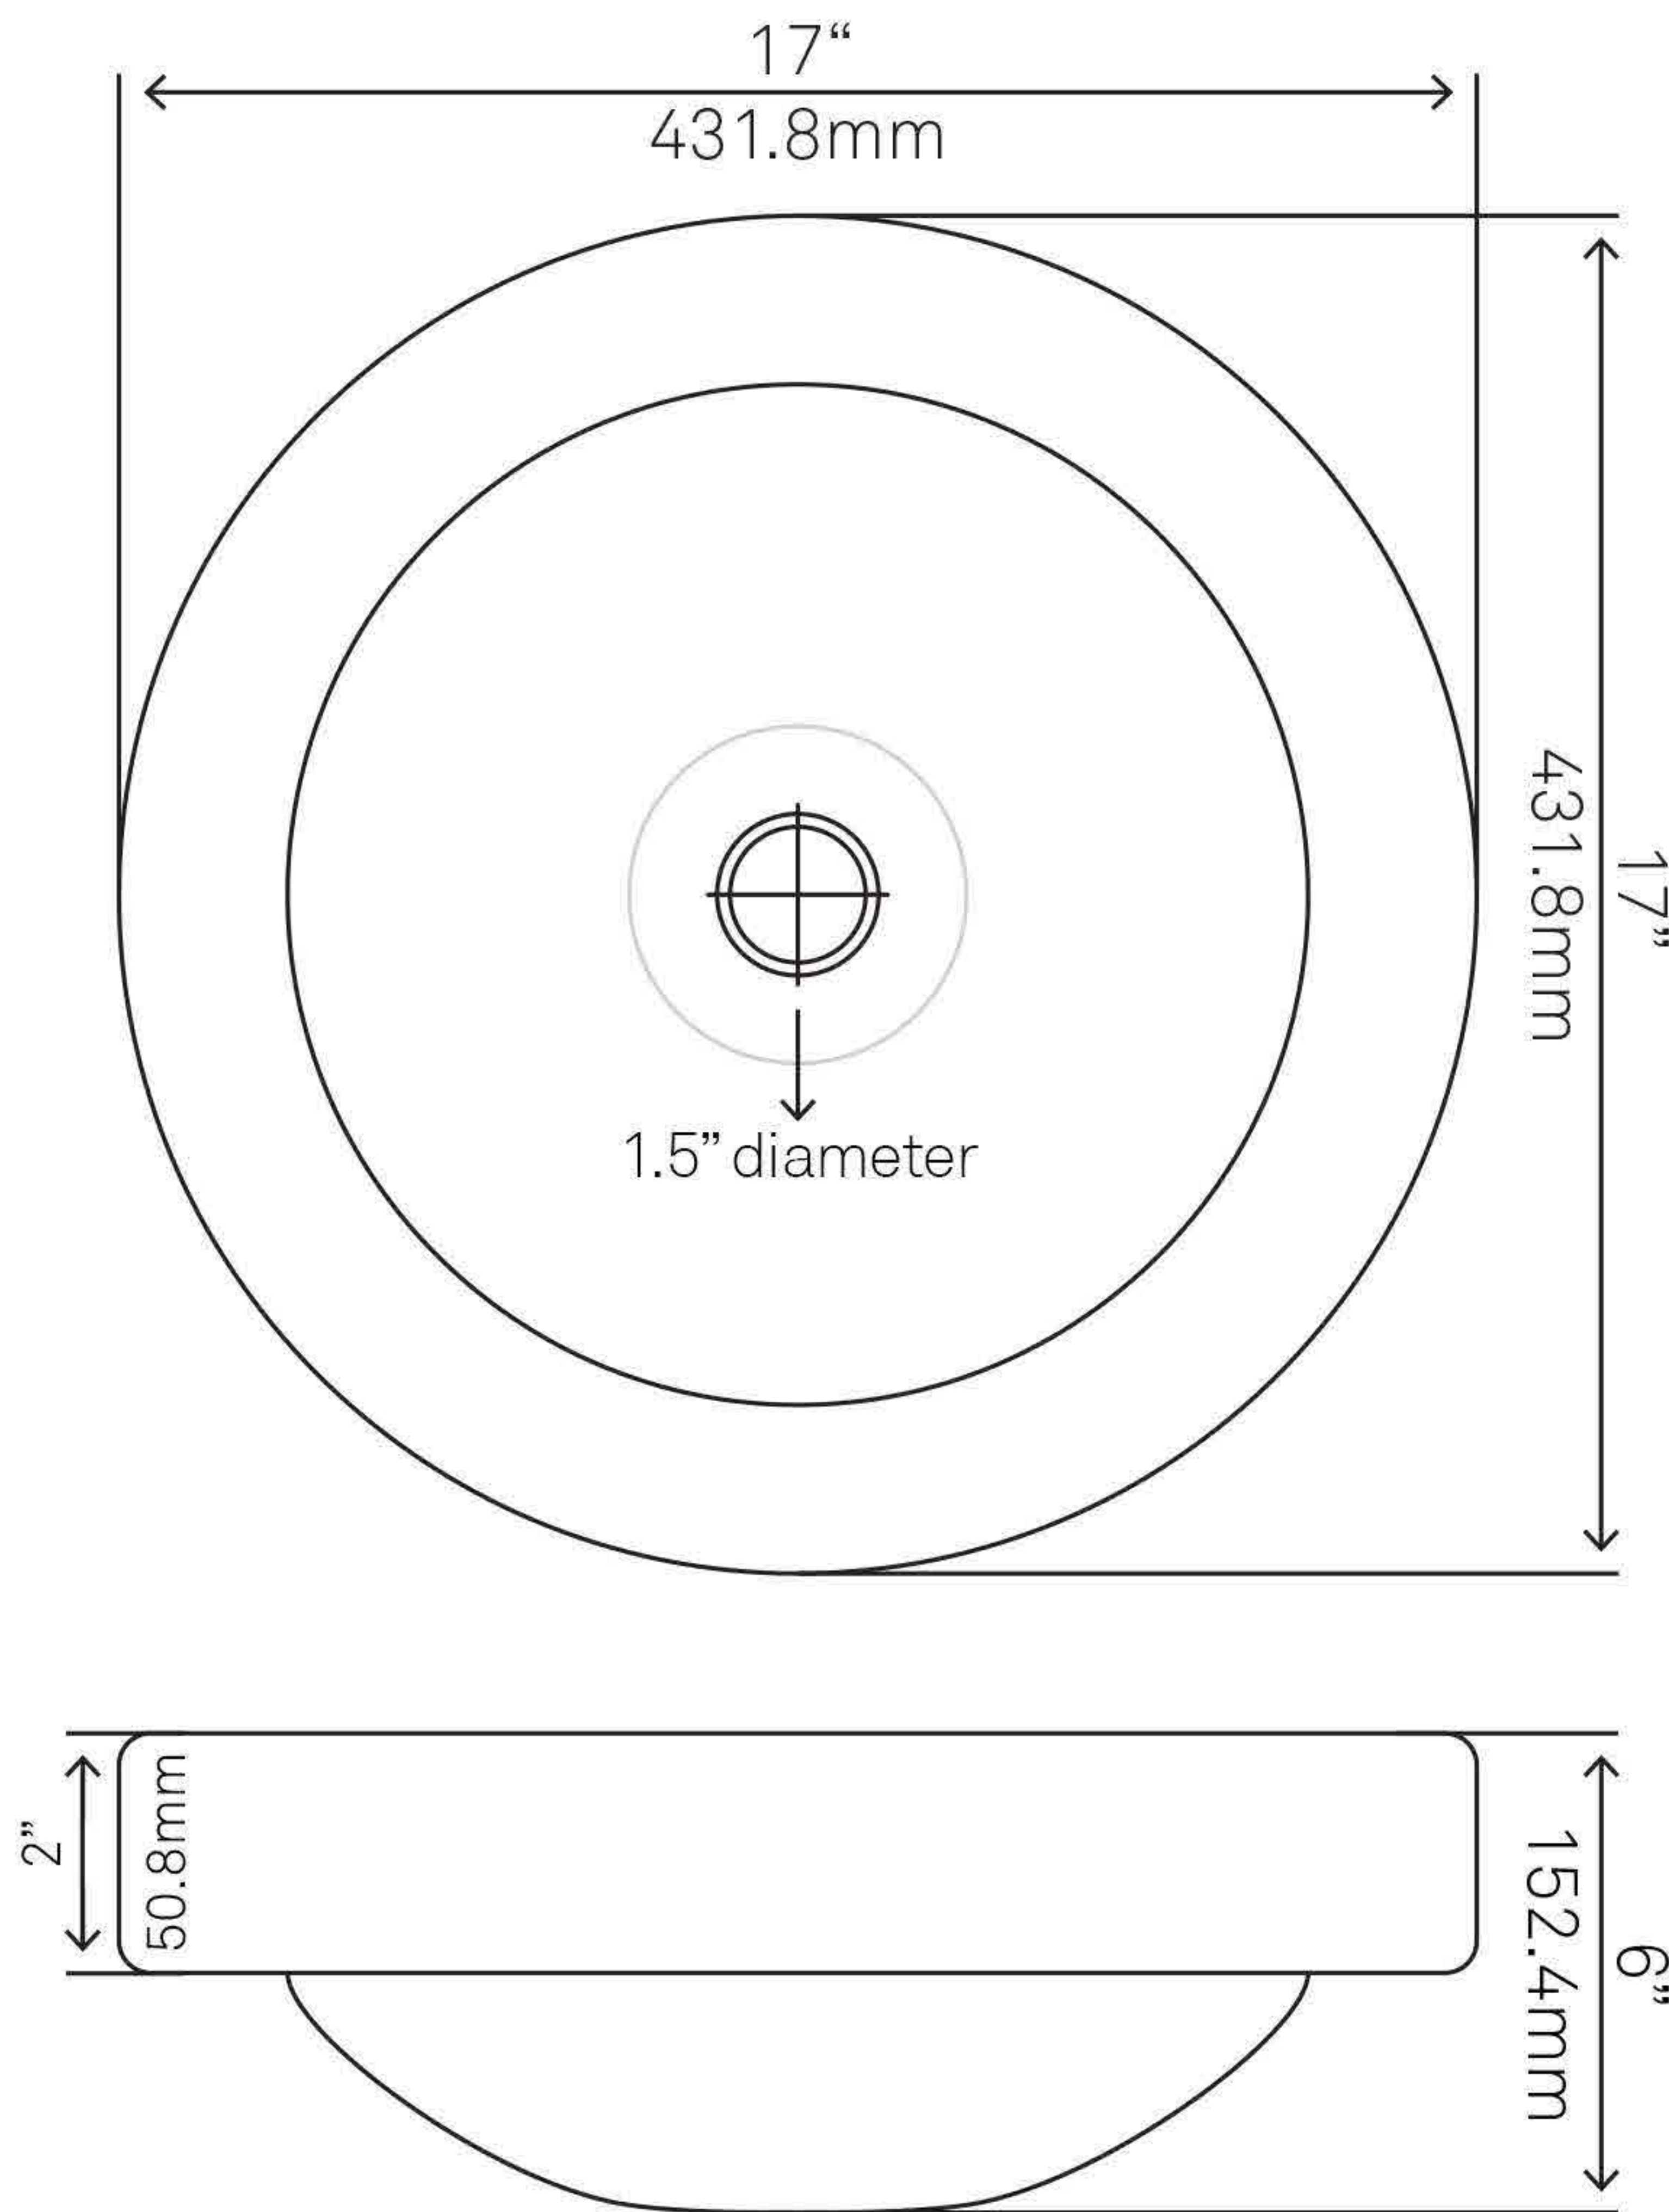

**TCU-014NA GRANADA
Copper Drop-In Sink, Natural**

Requested By:

Specific Features:

STANDARD SPECIFICATIONS:

- Round drop-in sink with apron
- Hand-hammered natural finish
- Drop-in installation
- Artisan hand crafted
- 16-gauge copper construction
- Approximate dimensions
- Inner 15 x 5.5 inches
- 2" tall apron
- 1.5-inch drain opening
- Tolerance = +/- 1/2"
- Standard U.S. plumbing connection
- Made in Mexico