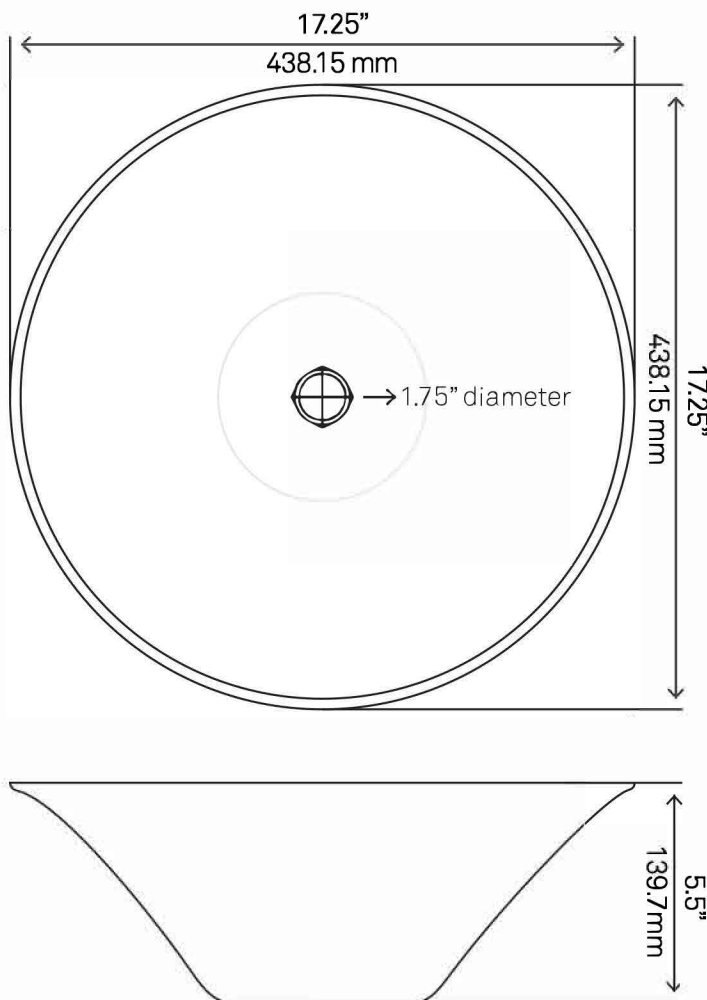

## NOHP-G19012 CREDERE Artsy Glass Vessel Bathroom Sink

Requested By:

---

Specific Features:

---

### STANDARD SPECIFICATIONS:

- Thick tempered glass vessel sink
- Artisan painted silver, black and blue tones
- High tempered glass
- Stain and scratch resistant inside
- Textured painted outside; polished inside
- Inner dimensions: 16.25" x 5"
- Above counter installation
- Standard U.S. plumbing connection
- Novatto faucet sold separately
- Novatto drain with matching mounting ring option available