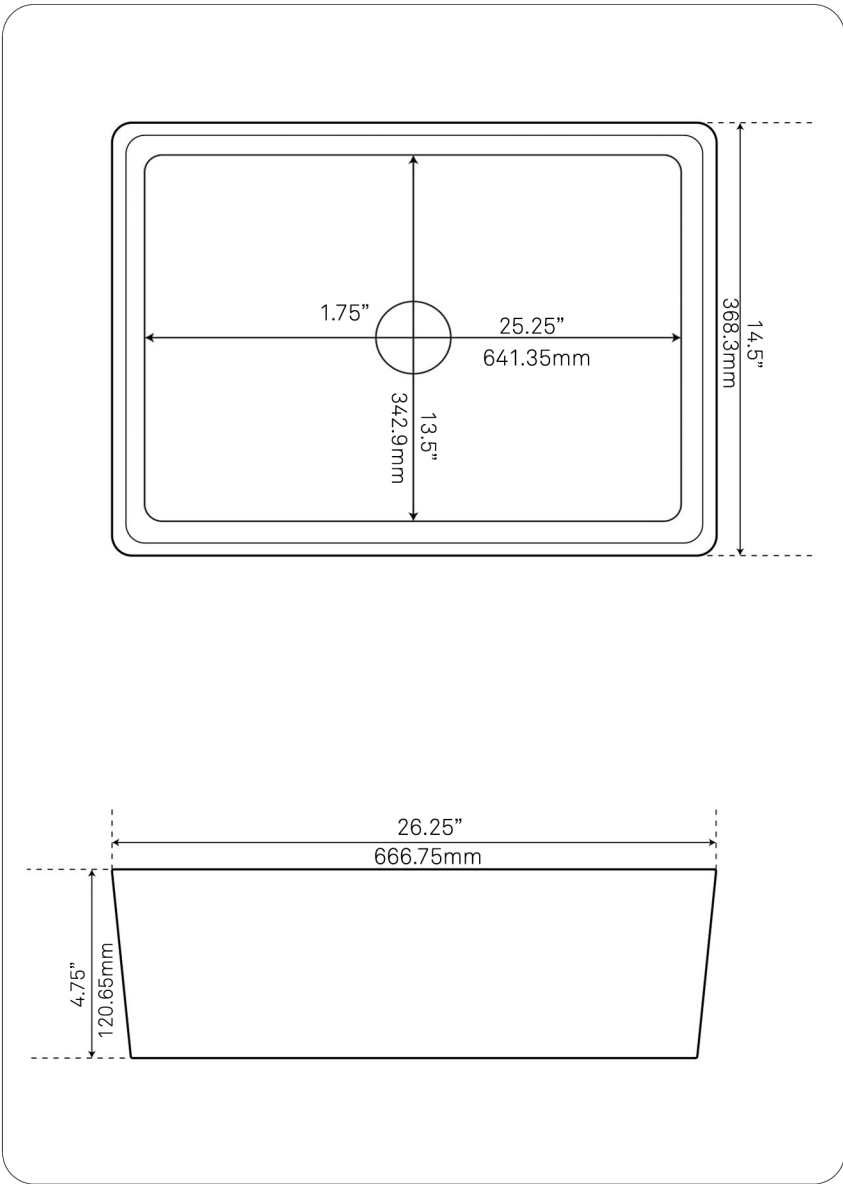

NP-208513 Rectangular White Sink with Grooved Exterior

Requested By:

Specific Features:

STANDARD SPECIFICATIONS:

- Rectangle bright white glossy porcelain vessel sink with grooved sides
- No overflow
- Scratch resistant and non-porous surface
- Designed for above counter installation
- Standard plumbing connections