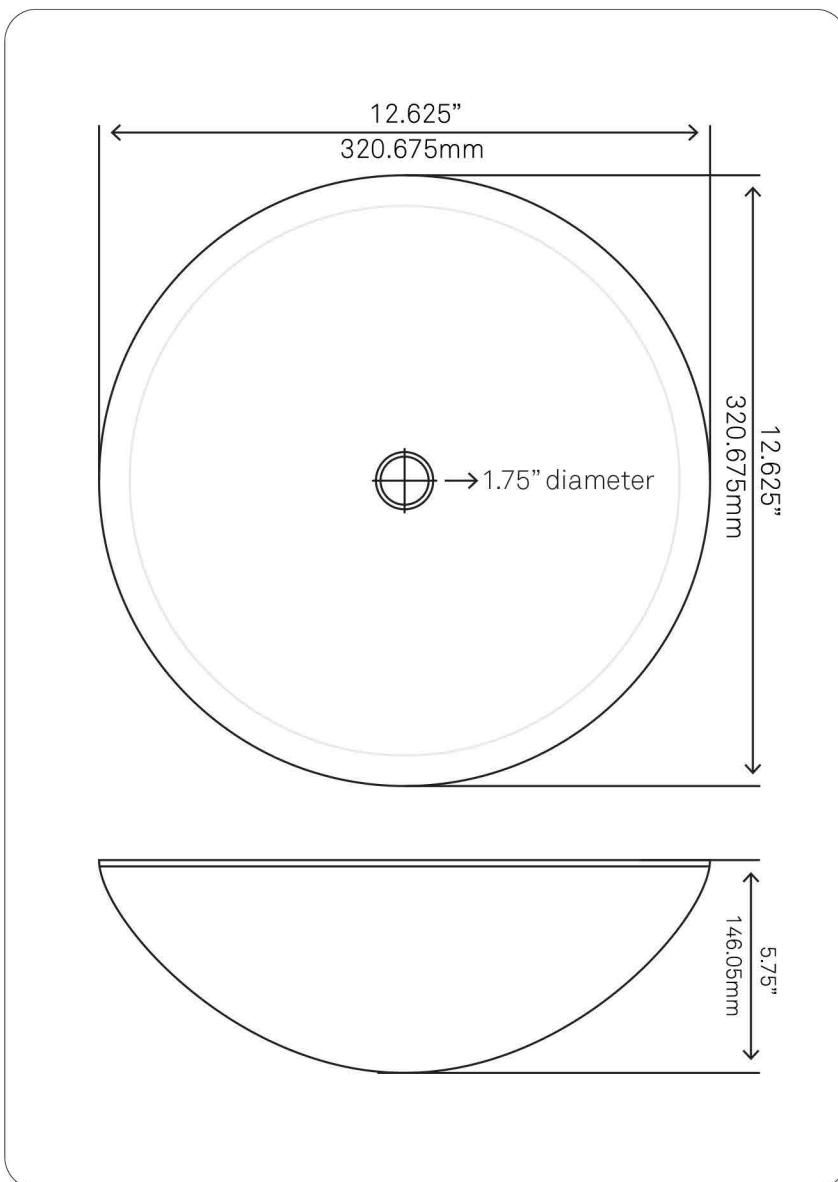

NOTES

Novatto reserves the right (1) to make changes in specifications and materials, and (2) to change or discontinue models, both without notice or obligation. Dimensions are for reference only, see www.NovattoInc.com for finish options and product availability.

Novatto Inc
TOLL FREE 844.404.4242
www.NovattoInc.com