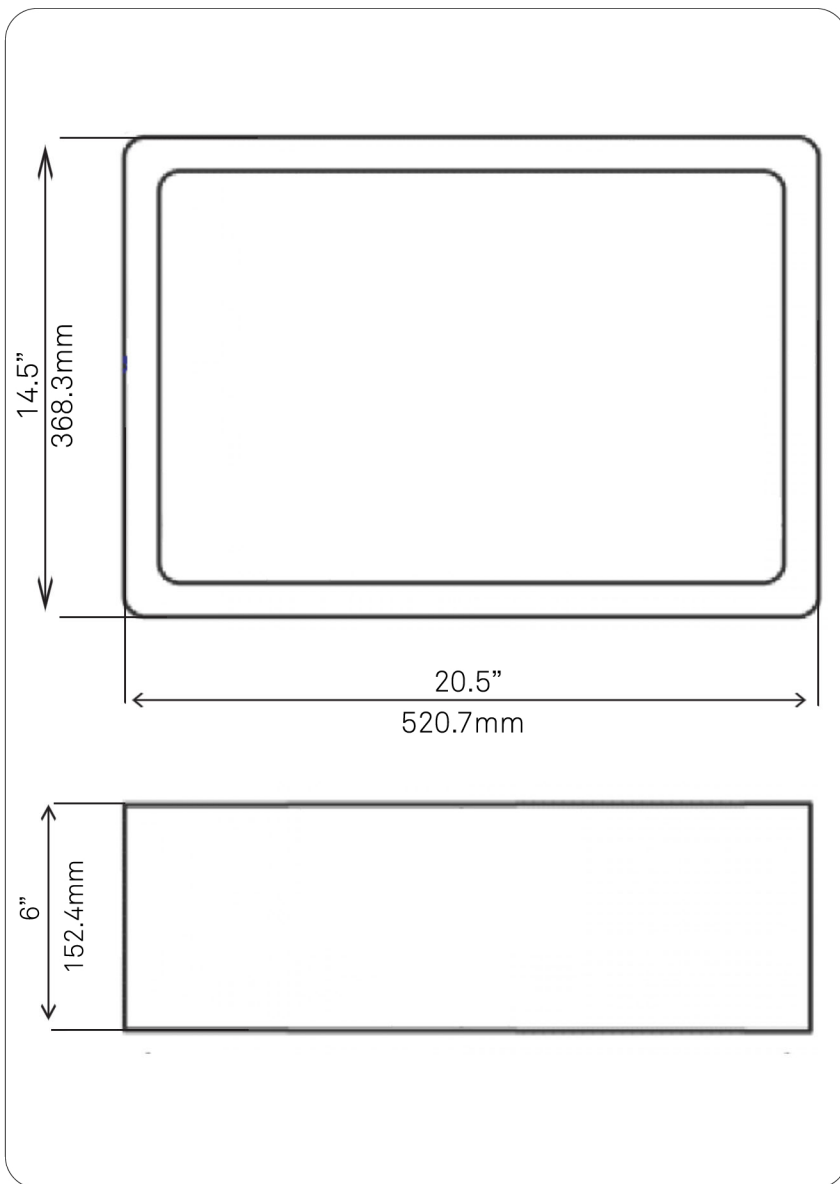

NP-018131 Porcelain Vessel Sink with Overflow

Requested By:

Specific Features:

STANDARD SPECIFICATIONS:

- Rectangle shape
- Has overflow
- Scratch resistant and non-porous surface
- Designed for above counter installation
- Standard plumbing connections
- OD: 20.5 x 14.5 x 6-inches tall