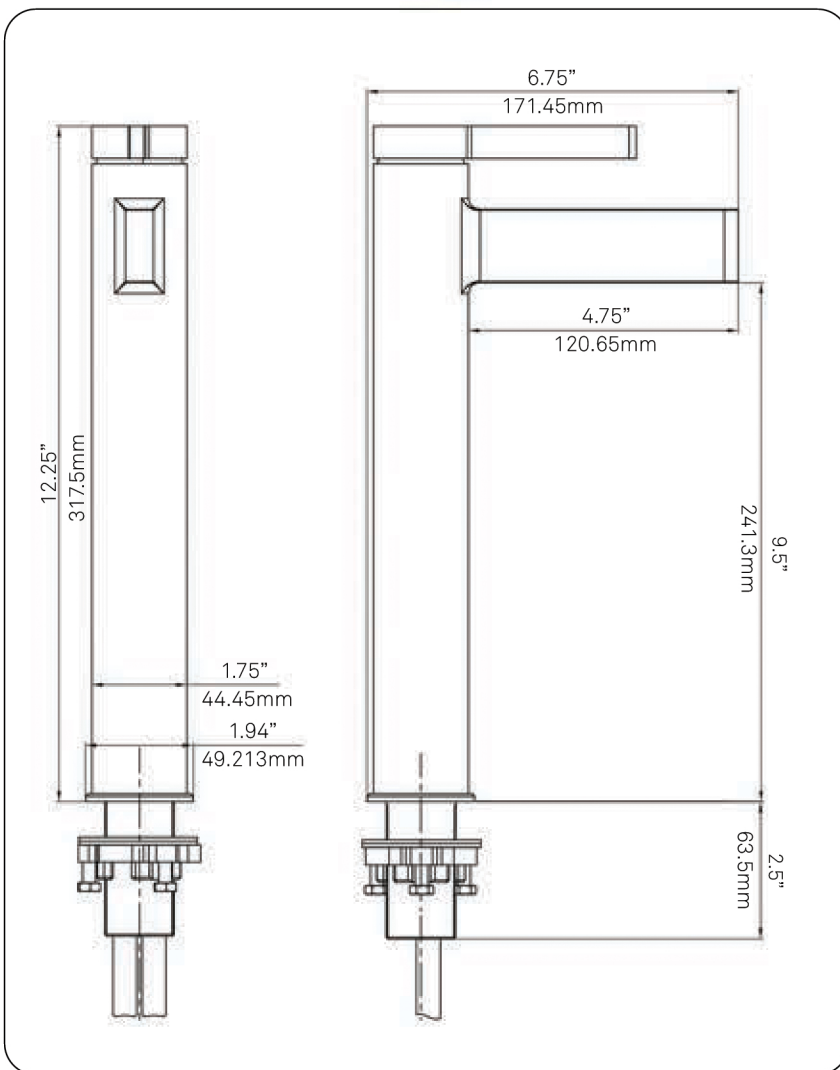

NOTES

Novatto reserves the right (1) to make changes in specifications and materials, and (2) to change or discontinue models, both without notice or obligation. Dimensions are for reference only, see www.Novatto.com for finish options and product availability.

Novatto Inc
TOLL FREE 844.404.4242
www.Novatto.com