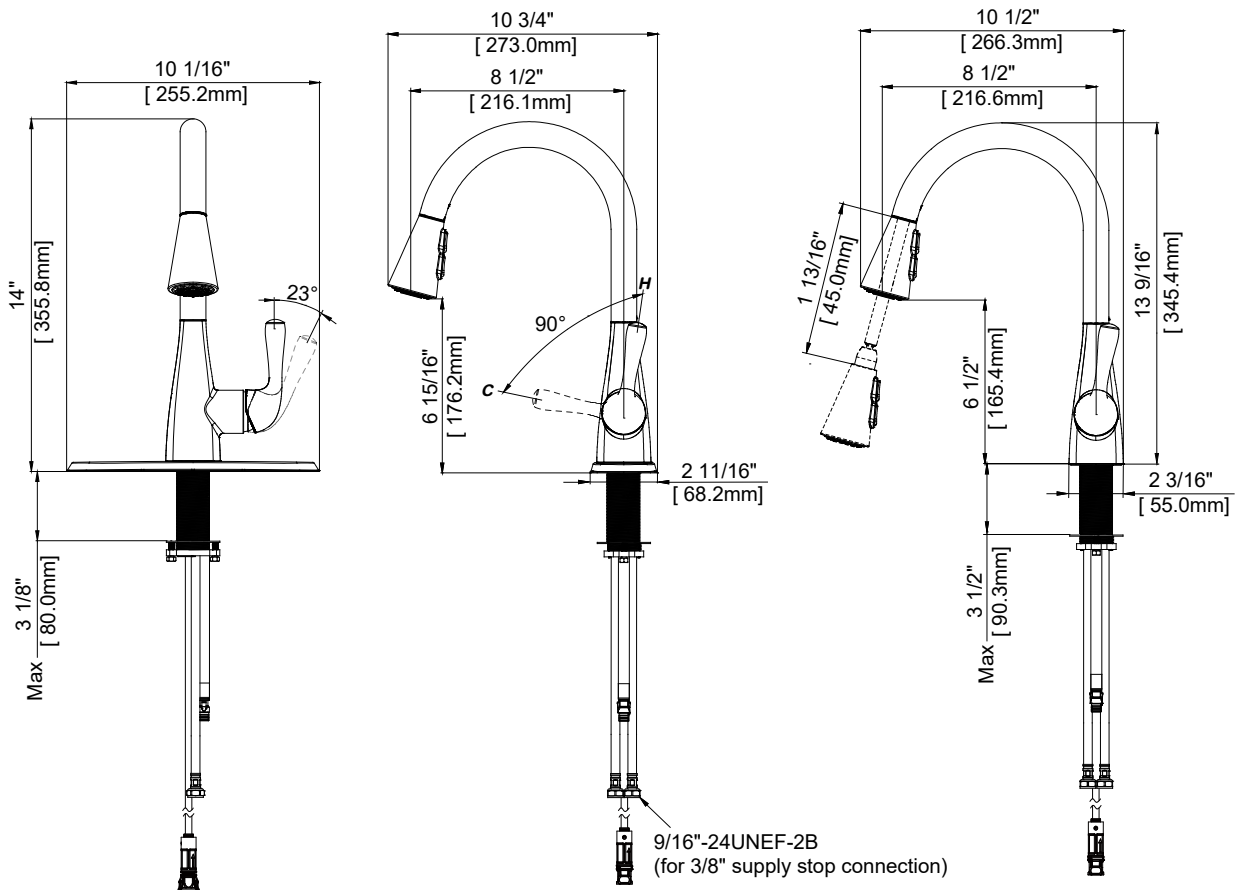

MISENO

SINGLE HANDLE PULL-DOWN KITCHEN FAUCET

Product Codes:

MNO335CP (Polished Chrome)

MNO335ZSS (Stainless Steel)

- Max flow rate: 1.75 gpm at 60 psi
- Ceramic disc cartridge
- 1 or 3 hole installation
- Optional deck plate included
- Certified to ASME A112.18.1/CSA B125.1
- cUPC/IAPMO listed
- Limited lifetime warranty
- NSF/ANSI/CAN 61: $Q \leq 1$
- ADA compliant

MISENO

SINGLE HANDLE PULL-DOWN KITCHEN FAUCET

Product Codes:

MNO335CP (Polished Chrome)

MNO335ZSS (Stainless Steel)

With Deckplate

Without Deckplate