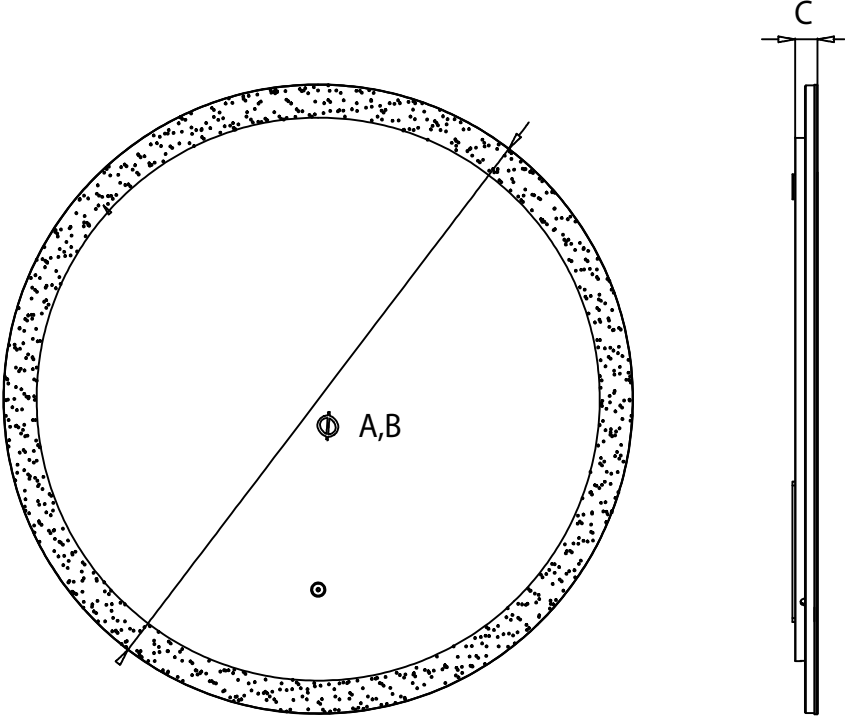

MISENO

Specification-sheet

Model: MNO3030LED,MNO3636LED

FEATURES

- 4mm copper-free silver mirror with acrylic frame (the acrylic is splicing)
- Aluminum frame
- Color temperature: 3000K to 6000K +/-300K
- Color changes from 3000K to 6000K by holding touch sensor
- CRI 90

MISENO

Specification-sheet

Model: MNO3030LED, MNO3636LED

Model #	A	B	C
MNO3030LED	30"	30"	1 1/8"
MNO3636LED	36"	36"	1 1/8"