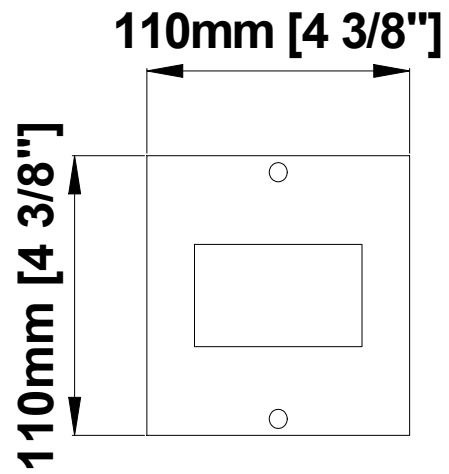

Exterior Wall Lantern

FL96911

- 2-Light Exterior Wall Lantern in Oil Rubbed Bronze
- No special tools needed for assembly
- Wattage: Two 6W LED

FL96911