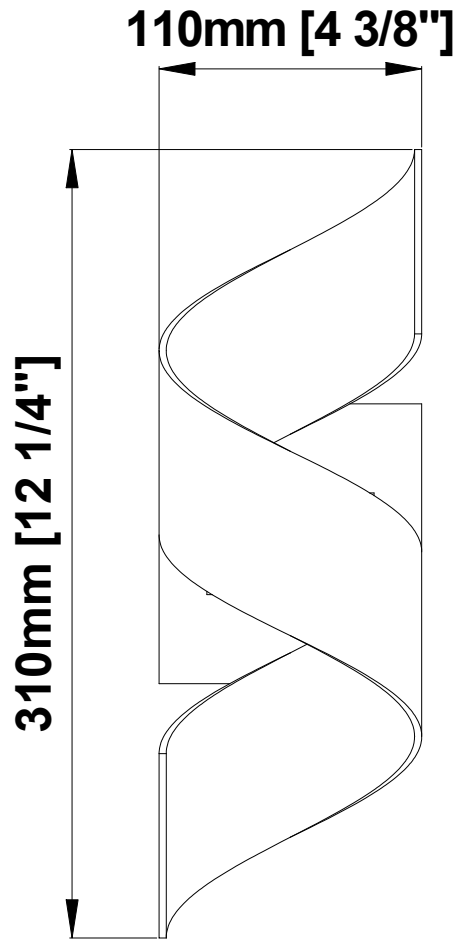

Exterior Wall Lantern

FL96911

- 2-Light Exterior Wall Lantern in Oil Rubbed Bronze
- No special tools needed for assembly
- Wattage: Two 6W LED

FL96911