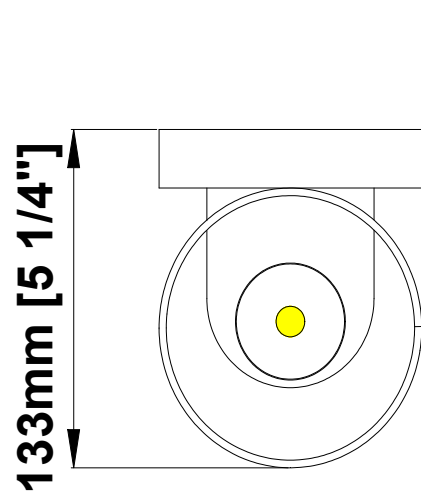

Exterior Wall Lantern

FL96911

- 2-Light Exterior Wall Lantern in Oil Rubbed Bronze
- No special tools needed for assembly
- Wattage: Two 6W LED

FL96911