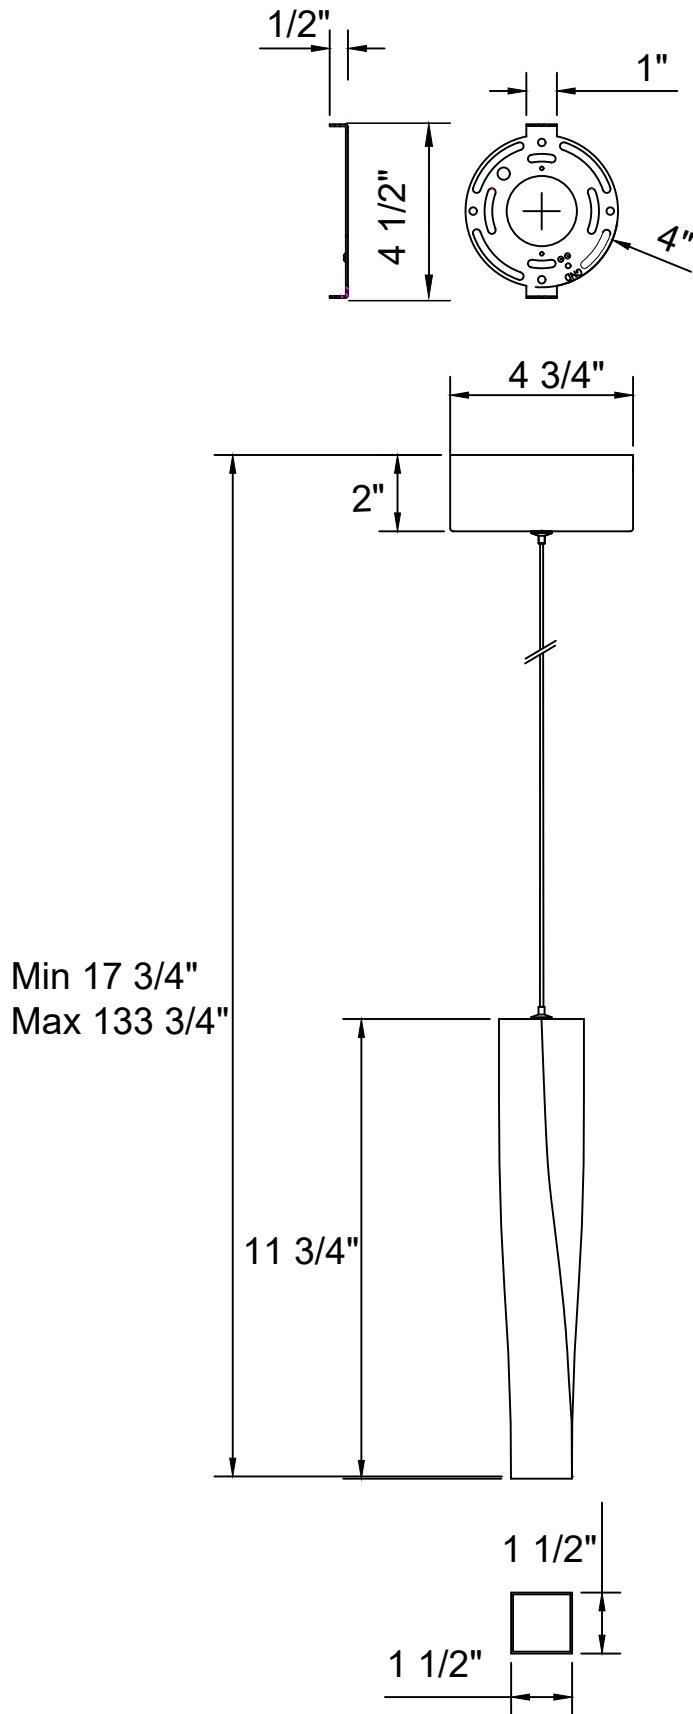

Pendant

FL96020

- LED Mini Pendant
- No special tools needed for assembly
- Wattage: 6.5W LED

FL96020