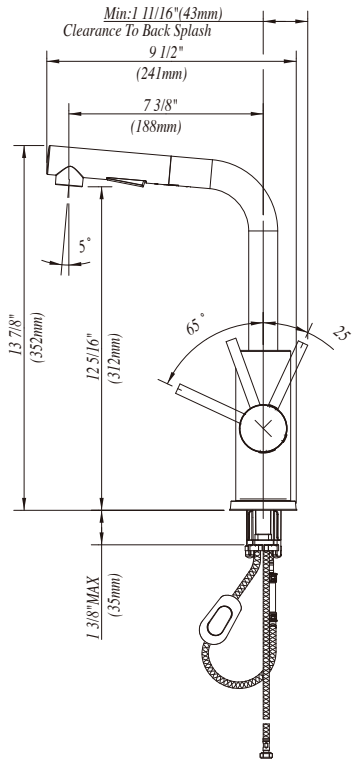

MISENO

Style comes home

Single Handle Pull-Out Kitchen Faucet

Finish : MN064CP (Polished Chrome)

Finish : MN064SSP (PVD Stainless Steel)

Finish : MN064FB (Flat Black)

Features

- Lead free brass body
- Ceramic cartridge
- Metal lever handle
- Optional deck plate included
- Top mount structure
- Max. flow rate: 1.75 gpm (6.6 L/min) at 60 psi

Codes and Standards

Specified model meets or exceeds:

- IAPMO/cUPC
- NSF 61-9
- NSF/ANSI 372
- ADA

Installation Notes

- Cover your drain to avoid losing parts.
- The fittings should be installed by the licensed plumber of the State.
- When installing flexible hose, please note: there should be no torsion or deformation; do not fold into Shape V or L; do not use if there is any crack or deformation.