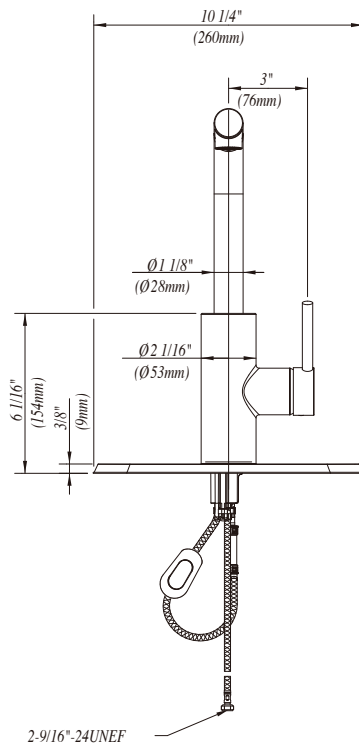

MISENO

Style comes home

Single Handle Pull-Out Kitchen Faucet

Finish : MN064CP (Polished Chrome)

Finish : MN064SSP (PVD Stainless Steel)

Finish : MN064FB (Flat Black)

Features

- Lead free brass body
- Ceramic cartridge
- Metal lever handle
- Optional deck plate included
- Top mount structure
- Max. flow rate: 1.75 gpm (6.6 L/min) at 60 psi

Codes and Standards

Specified model meets or exceeds:

- IAPMO/cUPC
- NSF 61-9
- NSF/ANSI 372
- ADA

Installation Notes

- Cover your drain to avoid losing parts.
- The fittings should be installed by the licensed plumber of the State.
- When installing flexible hose, please note: there should be no torsion or deformation; do not fold into Shape V or L; do not use if there is any crack or deformation.