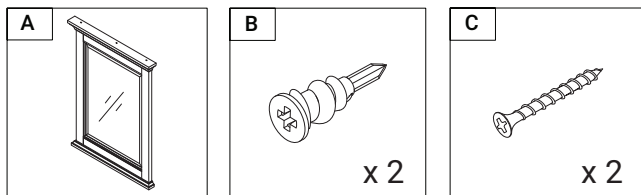

TATIANNNA

by MISENO

MM-TATIB24
MM-TATIG24
MM-TATIW24

MIRROR

Toll Free Customer Assistance

Monday-Friday, 7:00a.m. To 5:00p.m., PST

1-855-480-2915 for U.S. and Canadian Customers

PARTS LIST