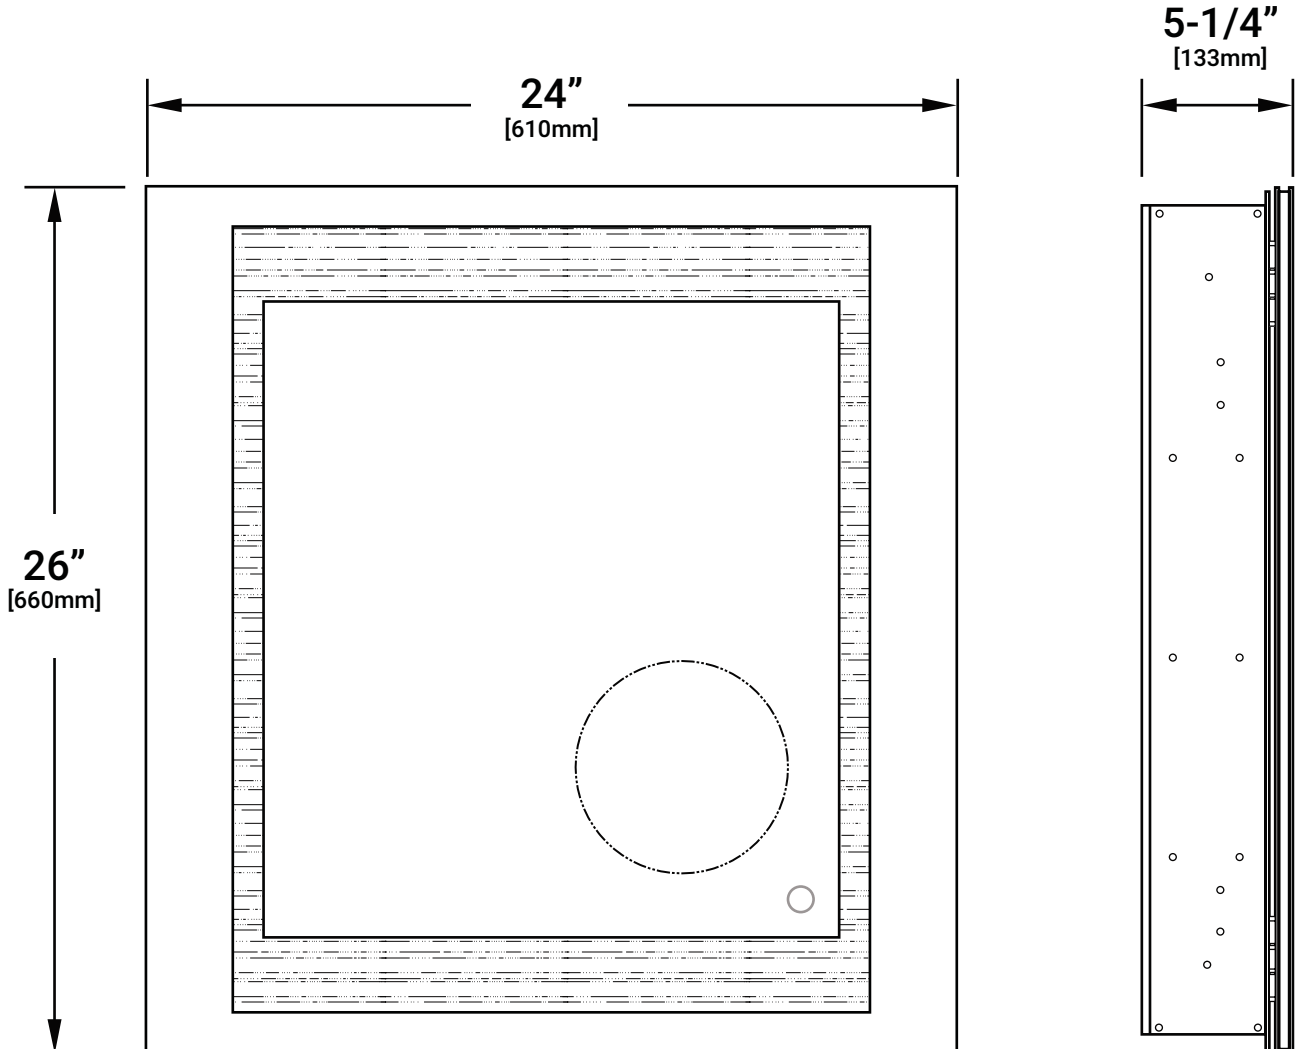

24" x 26" Single-Door Medicine Cabinet with 3000°K/6000°K LED Lighting

PRODUCT SPECIFICATIONS

Width: 24"
Height: 26"
Depth: 5.25"
Brightness (Lumens): 1365
Color Temperature: Switchable
3000K/6000K
Dimmable: Yes
LED Life: 50,000 hours
Orientation: Horizontal

Voltage: 120V
Power Consumption: 22 watts
Warranty: Five (5) year Limited
Weight: 55 Lbs

AVAILABLE FINISHES

 MIRRORRED (MM2426LED)

PRODUCT DIMENSIONS

Measures: inch [millimeter]