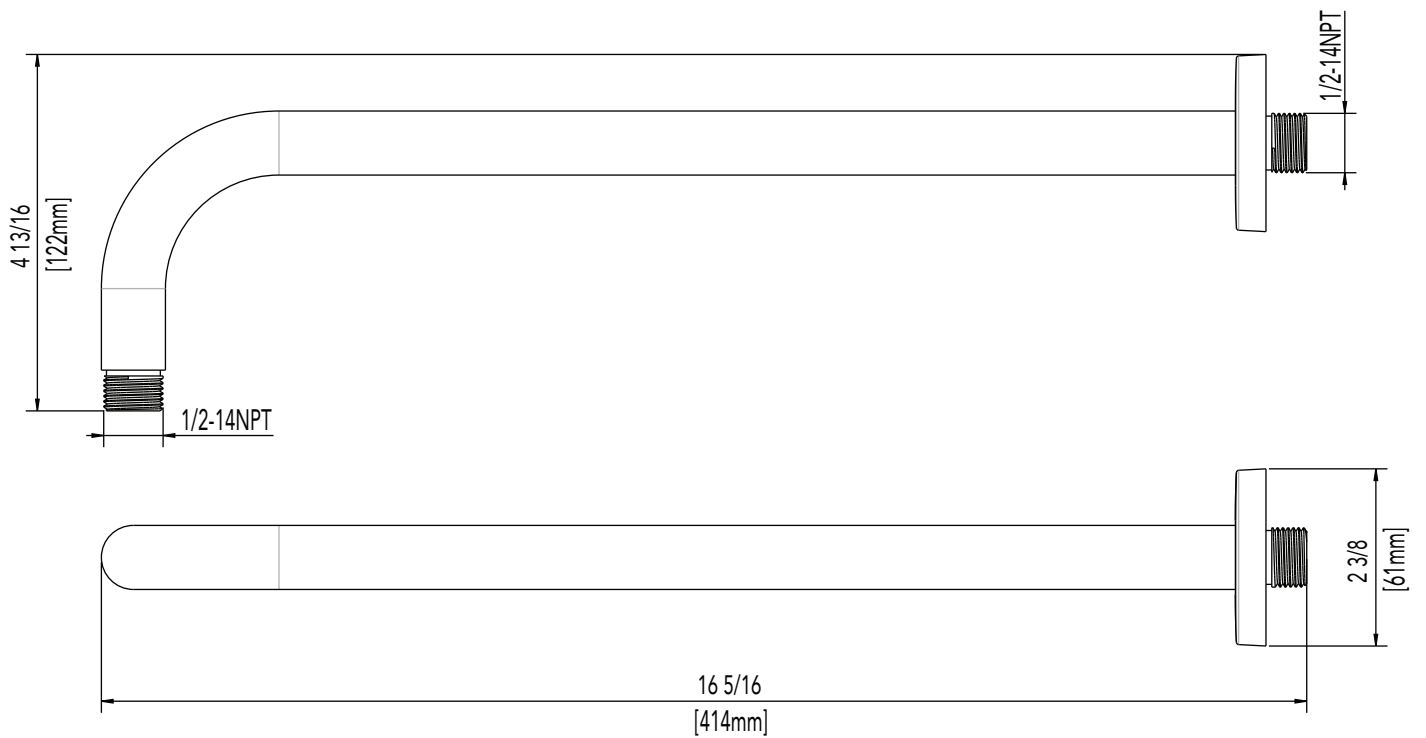

Codes & Standards

Specified to meet or exceed:
ANSI A112.18.1M
cUPC/IAPMO listed

Specifications

- Faucet width: 2-1/2"
- Spout reach: 5-5/16"
- Material: Zinc
- Warranty: Limited lifetime

Not approved for commercial use

MNOSA216ORB (oil rubbed bronze)

MISENO

MISENO COLLECTION

SINGLE FUNCTION SHOWERHEAD

Product Codes:

MNOSH425ECP (polished chrome)

MNOSH425EBN (pvd brushed nickel)

- Single function showerhead (full spray)
- Max flow rate: 1.8 GPM at 80 PSI
- Brass ball joint
- Easy clean rubber nozzles
- Easy installation
- Shower arm & flange sold separately
- Lifetime limited warranty
- Meets ANSI: A112.18.1
- cUPC/IAPMO listed