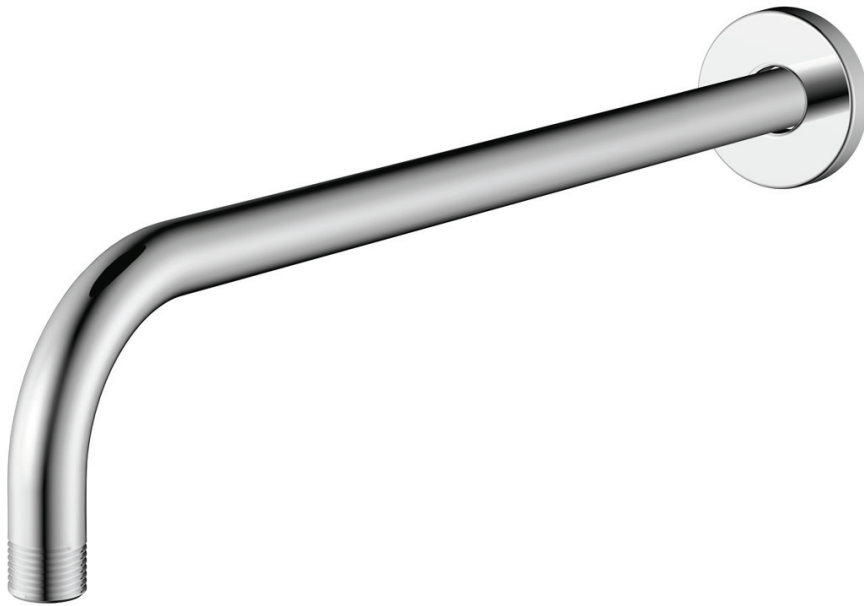

MISENO

MISENO COLLECTION

SHOWER ARM

Product Codes:

MNOSA216CP (polished chrome)

MNOSA216BN (brushed nickel)

MNOSA216ORB (oil rubbed bronze)

- Brass shower arm & flange
- Easy installation
- Lifetime limited warranty
- Meets ANSI:A112.18.1
- cUPC/IAPMO listed

CALIFORNIA PROP 65 WARNING:

This product may contain chemicals known to the State of California to cause cancer, birth defects or other reproductive harm. Wash Hands After Handling.

See dimensional drawing on back.

©2016 Ferguson Enterprises, Inc. All Rights Reserved VEN 08/18.