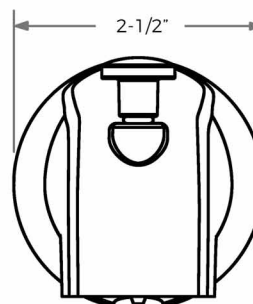

DIMENSIONS & MEASUREMENTS