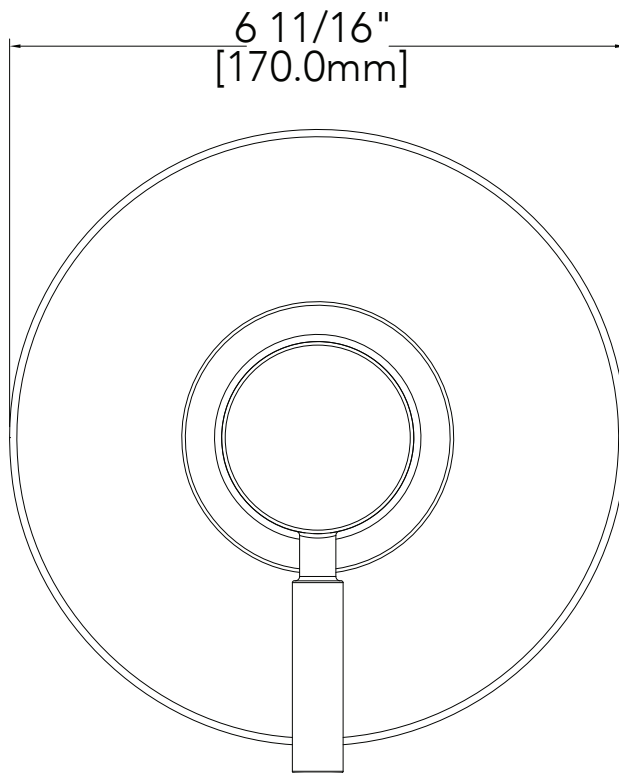

MISENO

MISENO COLLECTION

VALVE ONLY TRIM KIT

Product Codes:

MNOVT550CP (polished chrome)

MNOVT550BN (brushed nickel)