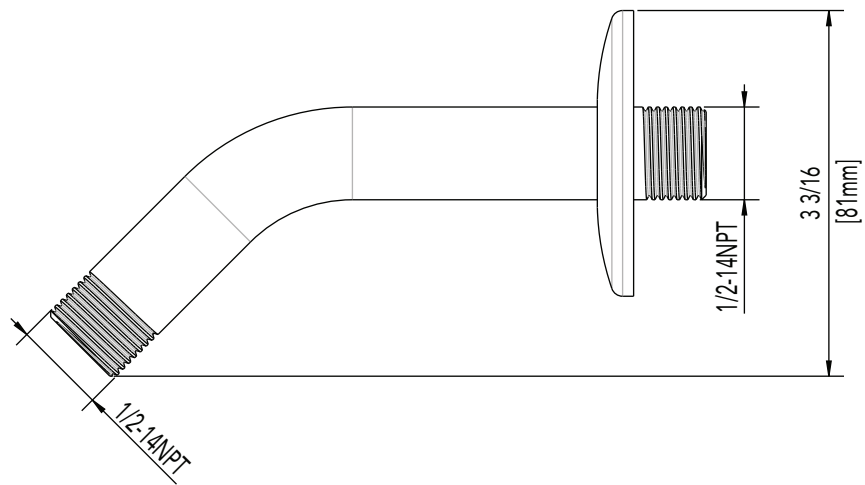

Codes & Standards

Specified to meet or exceed:
ANSI A112.18.1M
cUPC/IAPMO listed

Specifications

- Faucet width: 2-1/2"
- Spout reach: 5-5/16"
- Material: Zinc
- Warranty: Limited lifetime

Not approved for commercial use

MNOSA225ORB (oil rubbed bronze)

MISENO

MISENO COLLECTION

SINGLE FUNCTION SHOWERHEAD

Product Codes:

MNOSH425ECP (polished chrome)

MNOSH425EBN (pvd brushed nickel)

- Single function showerhead (full spray)
- Max flow rate: 1.8 GPM at 80 PSI
- Brass ball joint
- Easy clean rubber nozzles
- Easy installation
- Shower arm & flange sold separately
- Lifetime limited warranty
- Meets ANSI: A112.18.1
- cUPC/IAPMO listed