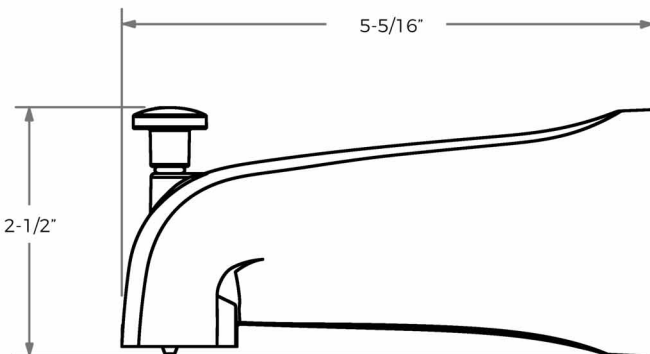

DIMENSIONS & MEASUREMENTS