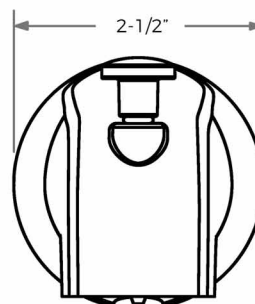

DIMENSIONS & MEASUREMENTS