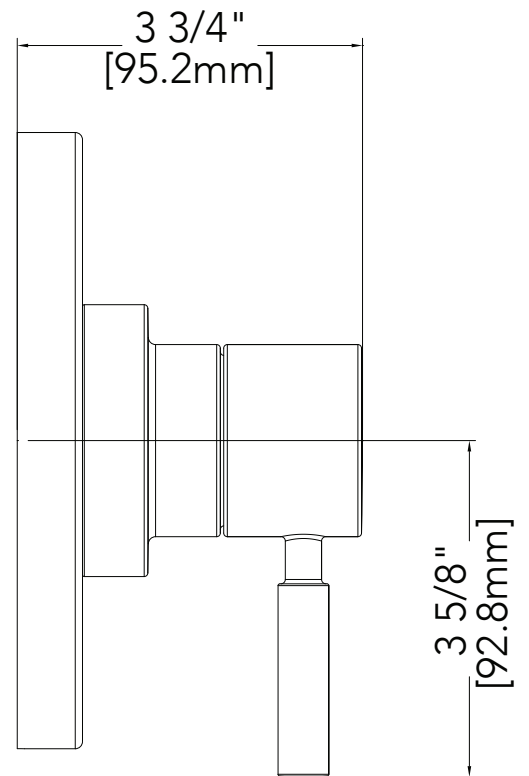

MISENO

MISENO COLLECTION

VALVE ONLY TRIM KIT

Product Codes:

MNOVT550CP (polished chrome)

MNOVT550BN (brushed nickel)