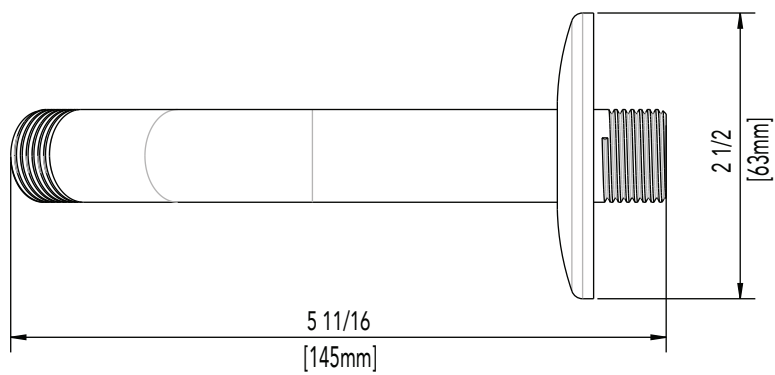

Codes & Standards

Specified to meet or exceed:
ANSI A112.18.1M
cUPC/IAPMO listed

Specifications

- Faucet width: 2-1/2"
- Spout reach: 5-5/16"
- Material: Zinc
- Warranty: Limited lifetime

Not approved for commercial use

MNOSA225ORB (oil rubbed bronze)

MISENO

MISENO COLLECTION

SINGLE FUNCTION SHOWERHEAD

Product Codes:

MNOSH425ECP (polished chrome)

MNOSH425EBN (pvd brushed nickel)

- Single function showerhead (full spray)
- Max flow rate: 1.8 GPM at 80 PSI
- Brass ball joint
- Easy clean rubber nozzles
- Easy installation
- Shower arm & flange sold separately
- Lifetime limited warranty
- Meets ANSI: A112.18.1
- cUPC/IAPMO listed