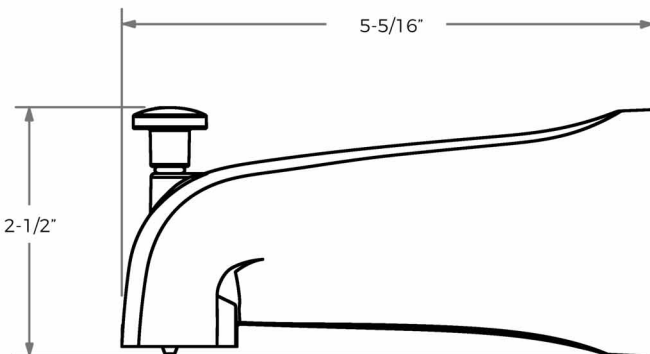

## Specifications

- Faucet width: 2-1/2"
- Spout reach: 5-5/16"
- Material: Zinc
- Warranty: Limited lifetime

Not approved for commercial use

## DIMENSIONS & MEASUREMENTS