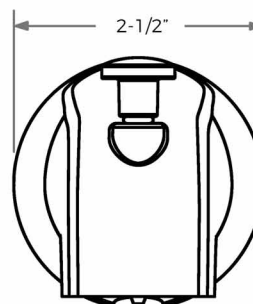

## Specifications

- Faucet width: 2-1/2"
- Spout reach: 5-5/16"
- Material: Zinc
- Warranty: Limited lifetime

Not approved for commercial use

## DIMENSIONS & MEASUREMENTS