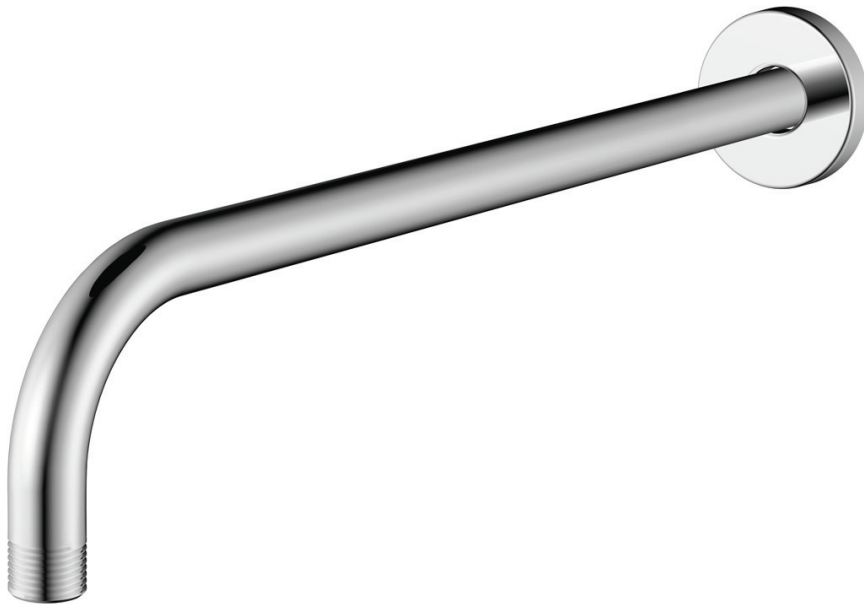

MTS250

Slip-Fit Tub Spout with Integrated Shower Diverter

Available Finishes

OIL RUBBED
BRONZE
(MNOTS250ORB)

POLISHED
CHROME
(MNOTS250CP)

BRUSHED
NICKEL
(MNOTS250BN)

Features

- Quick-connect slip-fit installation
- Zinc construction
- Integrated shower diverter
- Lifetime warranty

Codes & Standards

Specified to meet or exceed:
ANSI A112.18.1M
cUPC/IAPMO listed

Specifications

- Faucet width: 2-1/2"
- Spout reach: 5-5/16"
- Material: Zinc
- Warranty: Limited lifetime

Not approved for commercial use

©2016 Ferguson Enterprises, Inc. All Rights Reserved VEN 08/18.

MISENO

MISENO COLLECTION

SINGLE FUNCTION SHOWERHEAD

Product Codes:

MNOSH625ECP (polished chrome)

MNOSH625EBN (pvd brushed nickel)

MISENO

MISENO COLLECTION

SHOWER ARM

Product Codes:

MNOSA216CP (polished chrome)

MNOSA216BN (brushed nickel)

MNOSA216ORB (oil rubbed bronze)

- Brass shower arm & flange
- Easy installation
- Lifetime limited warranty
- Meets ANSI:A112.18.1
- cUPC/IAPMO listed