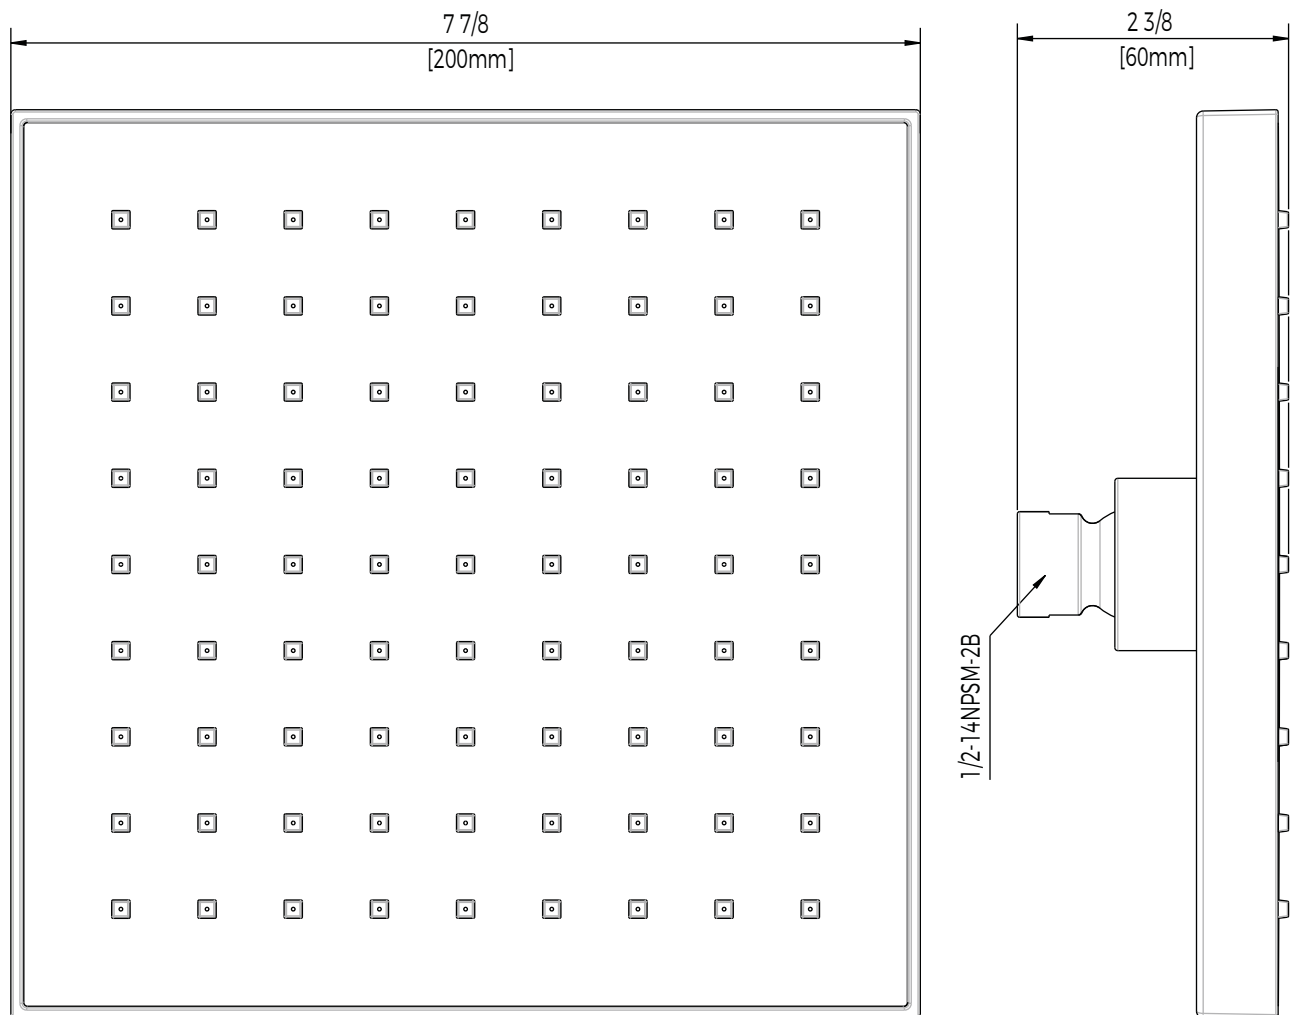

MISENO

MISENO COLLECTION

SINGLE FUNCTION SHOWERHEAD

Product Codes:

MNOSH625ECP (polished chrome)

MNOSH625EBN (pvd brushed nickel)