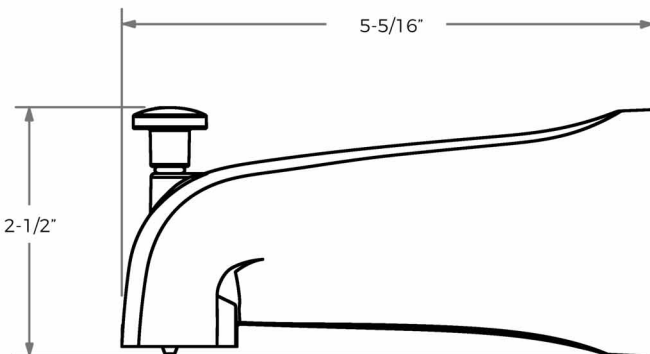

Codes & Standards

Specified to meet or exceed:
ANSI A112.18.1M
cUPC/IAPMO listed

Specifications

- Faucet width: 2-1/2"
- Spout reach: 5-5/16"
- Material: Zinc
- Warranty: Limited lifetime

Not approved for commercial use

DIMENSIONS & MEASUREMENTS

MISENO

MISENO COLLECTION

SINGLE FUNCTION SHOWERHEAD

Product Codes:

MNOSH625ECP (polished chrome)

MNOSH625EBN (pvd brushed nickel)

- Single function showerhead (full spray)
- Max flow rate: 1.8 GPM at 80 PSI
- Brass ball joint
- Easy clean rubber nozzles
- Easy installation
- Shower arm & flange sold separately
- Lifetime limited warranty
- Meets ANSI: A112.18.1
- cUPC/IAPMO listed