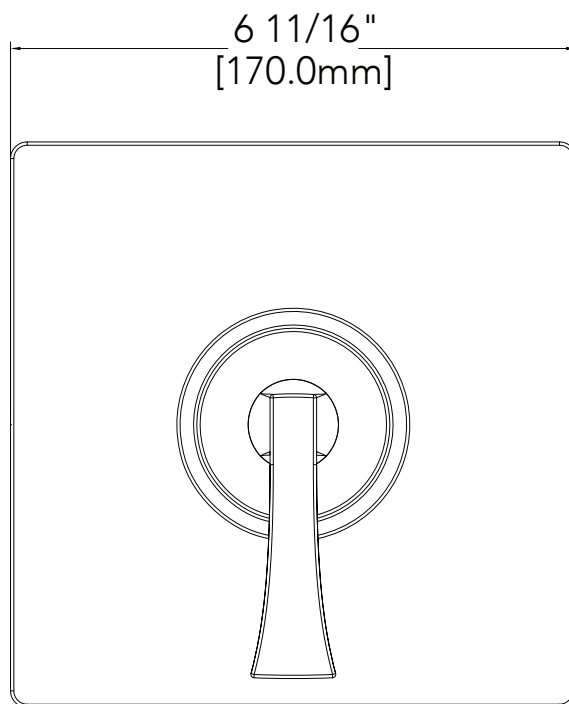

MTS250

Slip-Fit Tub Spout with Integrated Shower Diverter

Available Finishes

OIL RUBBED
BRONZE
(MNOTS250ORB)

POLISHED
CHROME
(MNOTS250CP)

BRUSHED
NICKEL
(MNOTS250BN)

Features

- Quick-connect slip-fit installation
- Zinc construction
- Integrated shower diverter
- Lifetime warranty

Codes & Standards

Specified to meet or exceed:
ANSI A112.18.1M
cUPC/IAPMO listed

Specifications

- Faucet width: 2-1/2"
- Spout reach: 5-5/16"
- Material: Zinc
- Warranty: Limited lifetime

Not approved for commercial use

DIMENSIONS & MEASUREMENTS

MISENO

MISENO COLLECTION

SINGLE FUNCTION SHOWERHEAD

Product Codes:

MNOSH625ECP (polished chrome)

MNOSH625EBN (pvd brushed nickel)

- Single function showerhead (full spray)
- Max flow rate: 1.8 GPM at 80 PSI
- Brass ball joint
- Easy clean rubber nozzles
- Easy installation
- Shower arm & flange sold separately
- Lifetime limited warranty
- Meets ANSI: A112.18.1
- cUPC/IAPMO listed