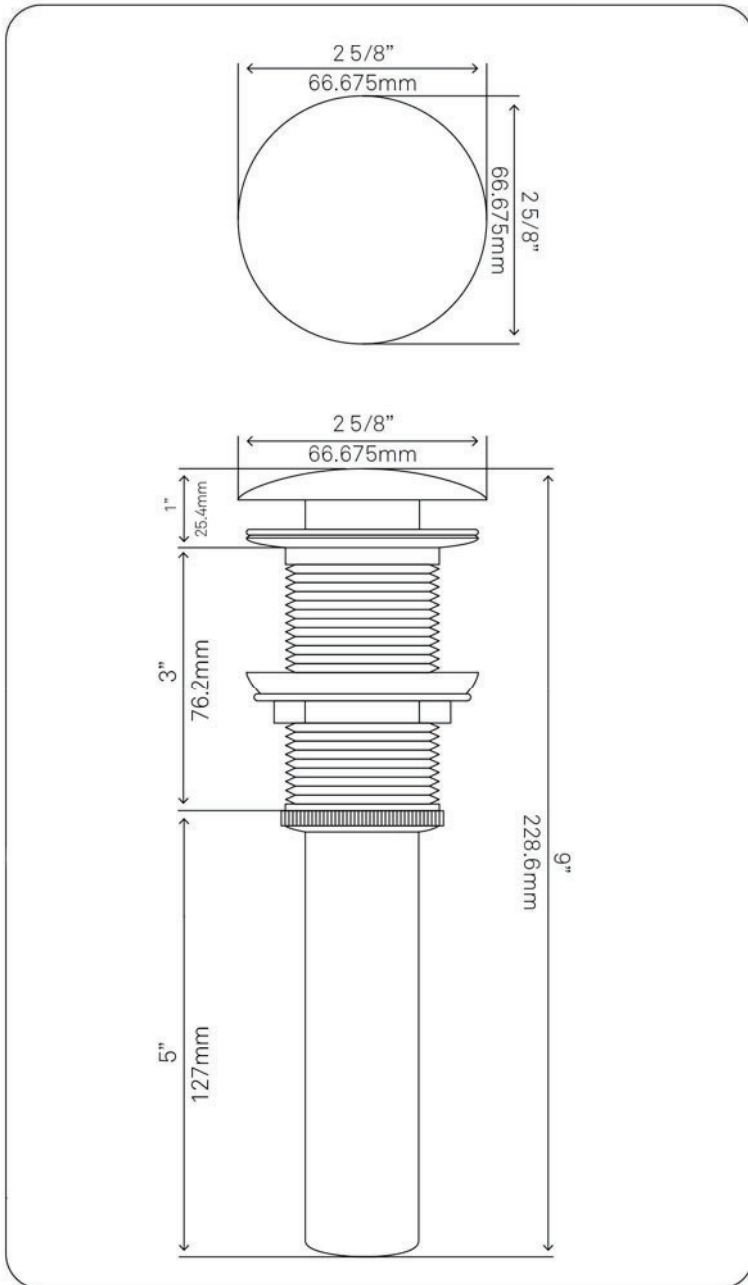

MISENO

TOLL-FREE 855.480.2915
infoservice@miseno.com
www.miseno.com

Miseno reserves the right (1) to make changes in specifications and materials, and (2) to change or discontinue models, both without notice or obligation. Dimensions are for reference only, see www.miseno.com for finish options and product availability.