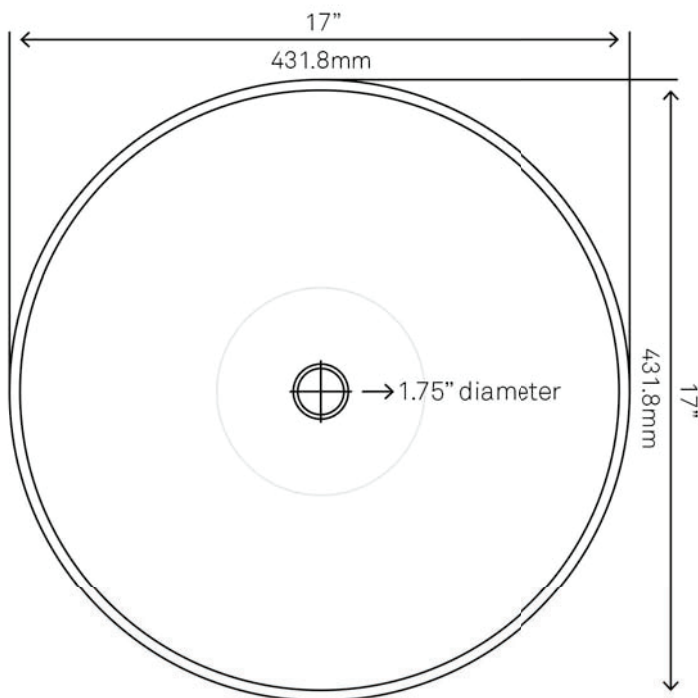

## STANDARD SPECIFICATIONS:

- Round hand painted vessel sink
- Copper and black tones
- High tempered glass
- Stain and scratch resistant inside
- Textured painted outside
- Above-counter installation
- Standard US plumbing connection
- Outer dimensions 17 x 5.5-inches
- 1.75-inch drain opening
- Miseno faucet and drain sold separately

### STANDARD SPECIFICATIONS:

- Pop-up vessel sink drain
- Oil rubbed bronze finish
- Solid brass construction
- Includes rubber seals and faster for installation
- 9-inches total pop-up length
- Fits any standard 1.75-inch drain opening
- cUPC