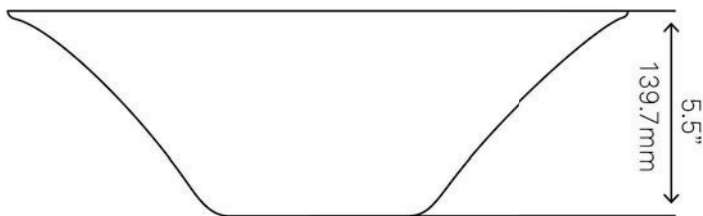

## STANDARD SPECIFICATIONS:

- Round hand painted vessel sink
- Copper and black tones
- High tempered glass
- Stain and scratch resistant inside
- Textured painted outside
- Above-counter installation
- Standard US plumbing connection
- Outer dimensions 17 x 5.5-inches
- 1.75-inch drain opening
- Miseno faucet and drain sold separately