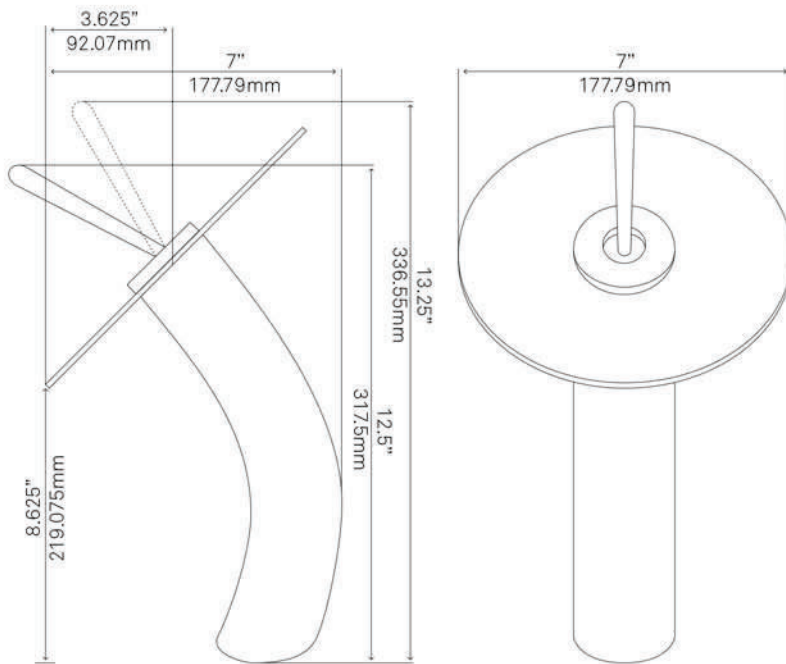

WARRANTY:

- Limited Lifetime Warranty

NOTES

Miseno reserves the right (1) to make changes in specifications and materials, and (2) to change or discontinue models, both without notice or obligation. Dimensions are for reference only, see www.miseno.com for finish options and product availability.

MISENO

TOLL-FREE 855.480.2915
infoservice@miseno.com
www.miseno.com