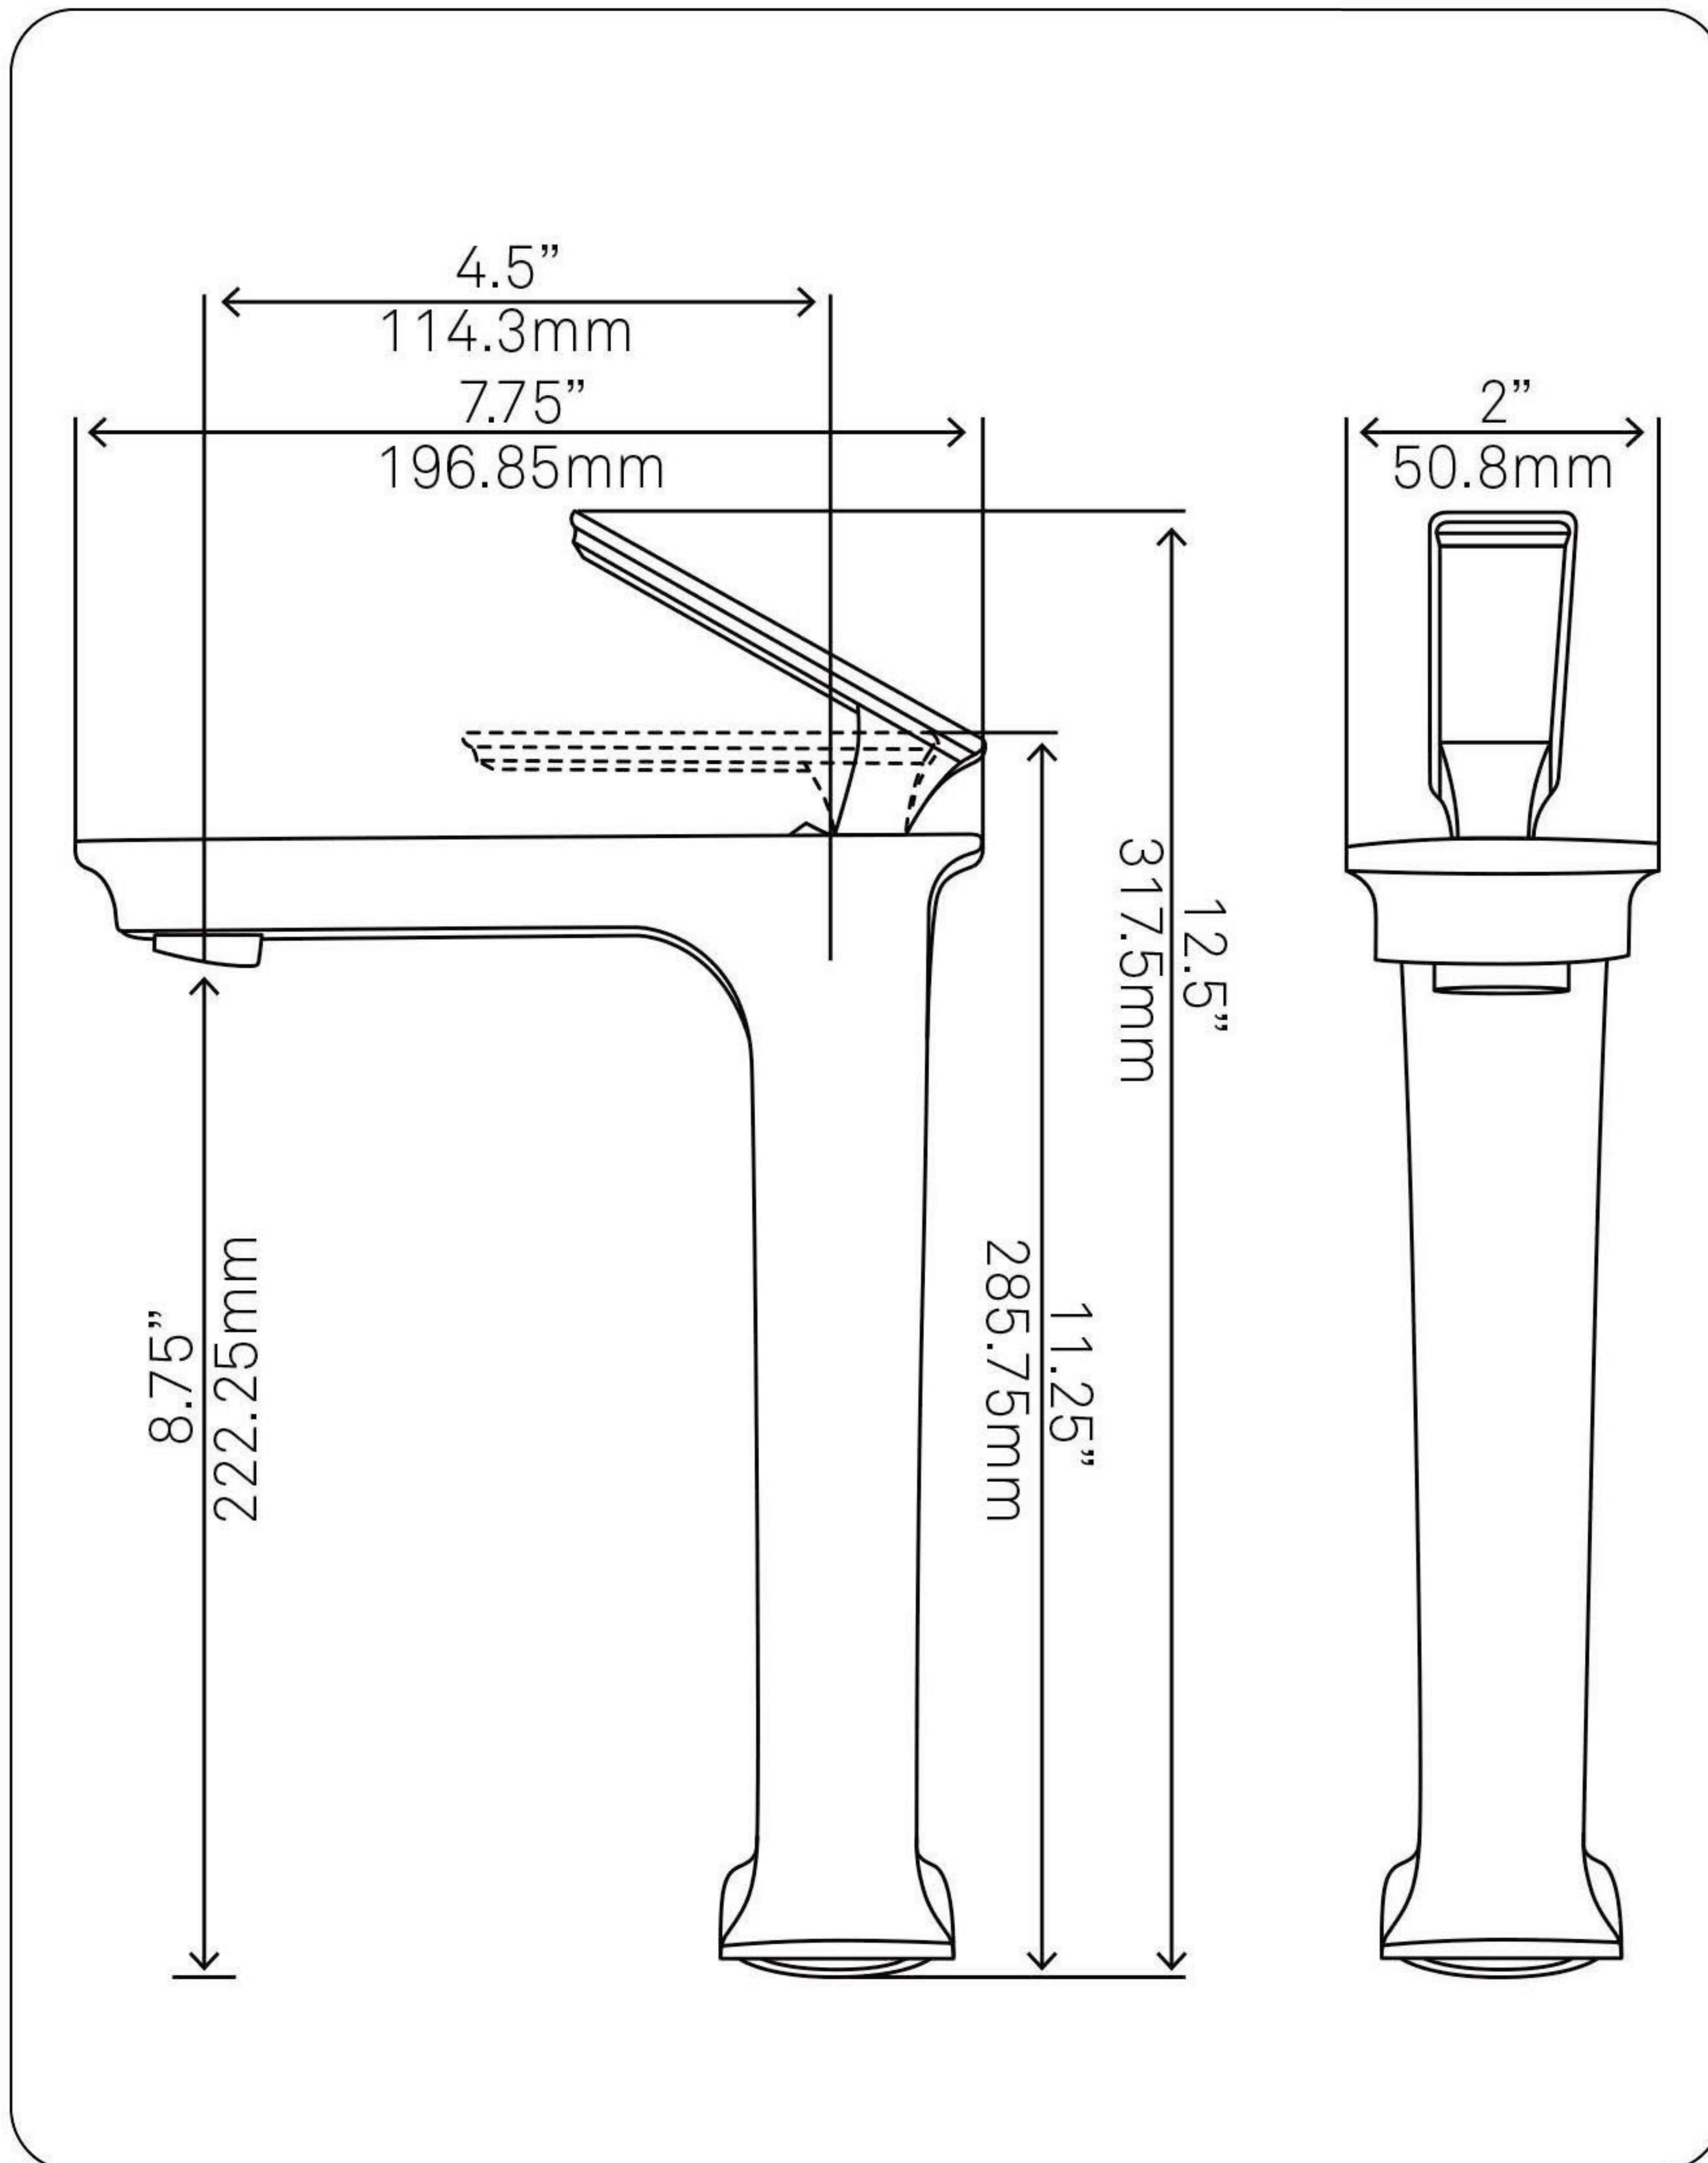

# MISENO

**ML368NV-BN**  
**Single Lever Vessel Faucet,**  
**Brushed Nickel**

**Requested by:** \_\_\_\_\_

**Special features:** \_\_\_\_\_

## STANDARD SPECIFICATIONS:

- Brushed nickel finish
- Single handle control
- Solid brass construction
- High pressure ceramic cartridge
- Single hole deck mount installation
- Spout reach: 3.5 inches
- Spout height: 9.25 inches
- 1.5-inch diameter mounting hole required
- cUPC and AB1953 low-lead compliant
- ASME A112.18.1-2011/CSA B125.1-11
- NSF 61 and NSF 372 certified
- EPA WaterSense® available