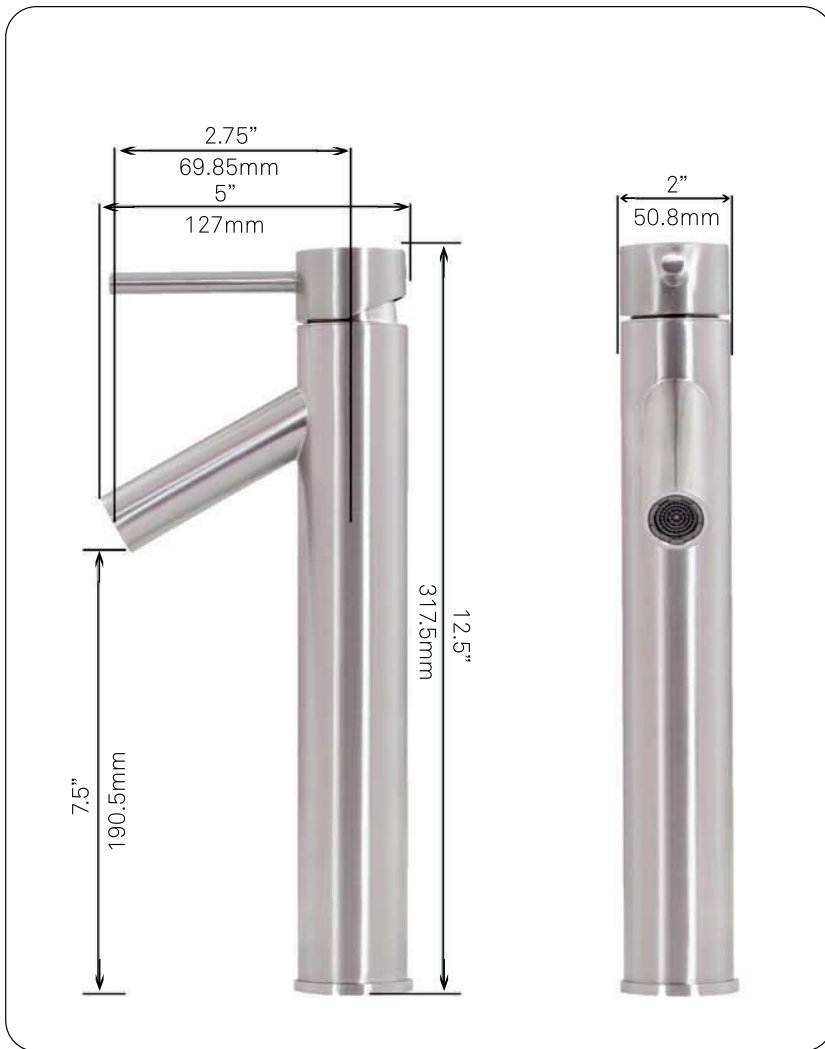

MISENO

ML012NV-BN Single Lever Vessel Faucet

Requested By: _____

Specific Features: _____

STANDARD SPECIFICATIONS:

- Vessel faucet with brushed nickel finish
- Single handle control
- Solid brass construction
- High pressure ceramic cartridge
- Single hole deck mount installation
- 1.5-inch diameter mounting hole required
- cUPC and AB1953 low-lead compliant
- ASME A112.18.1-2011/CSA B125.1-11
- NSF 61 and NSF 372 certified