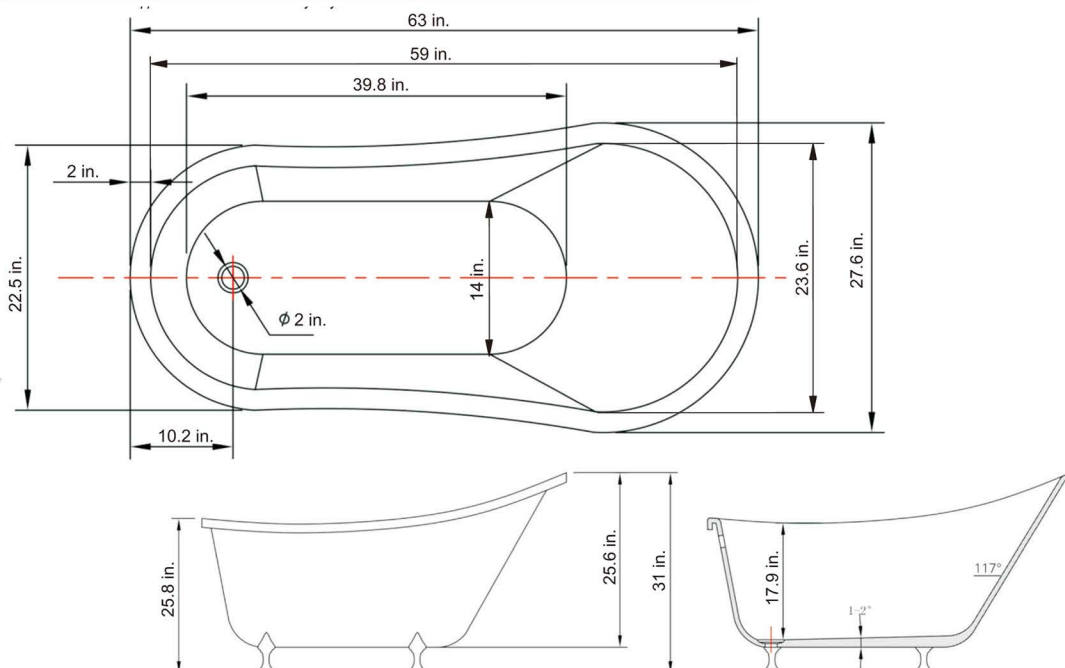

MISENO
— TAKE ME HOME —

MT6328FSCS

63"x 28" Acrylic Free Standing Clawfoot Soaking Bathtub

Available Finishes

WHITE
(MT6328FSCS)

Features

- 32 gallon capacity
- Cast from high-gloss acrylic
- Chrome finish alloy claw feet
- Flexible drain hose
- Chrome finish brass pop-up drain
- Two year limited warranty

Specifications

- Overall Length: 63"
- Overall Width: 27-1/2"
- Overall Height: 29-1/2"
- Water depth: 15"
- Material: Cast acrylic
- Warranty: 2 years
- Maximum capacity: 32 gallons
- Drain location: Reversible

TOP VIEW

DIMENSIONS & MEASUREMENTS

Installation Notes

- All dimensions and specifications are nominal and may vary +/- 1/2". Use actual products for accuracy in critical situations.

- Tub will not support rim-mounted faucets and drilling faucet holes in tub will void warranty.